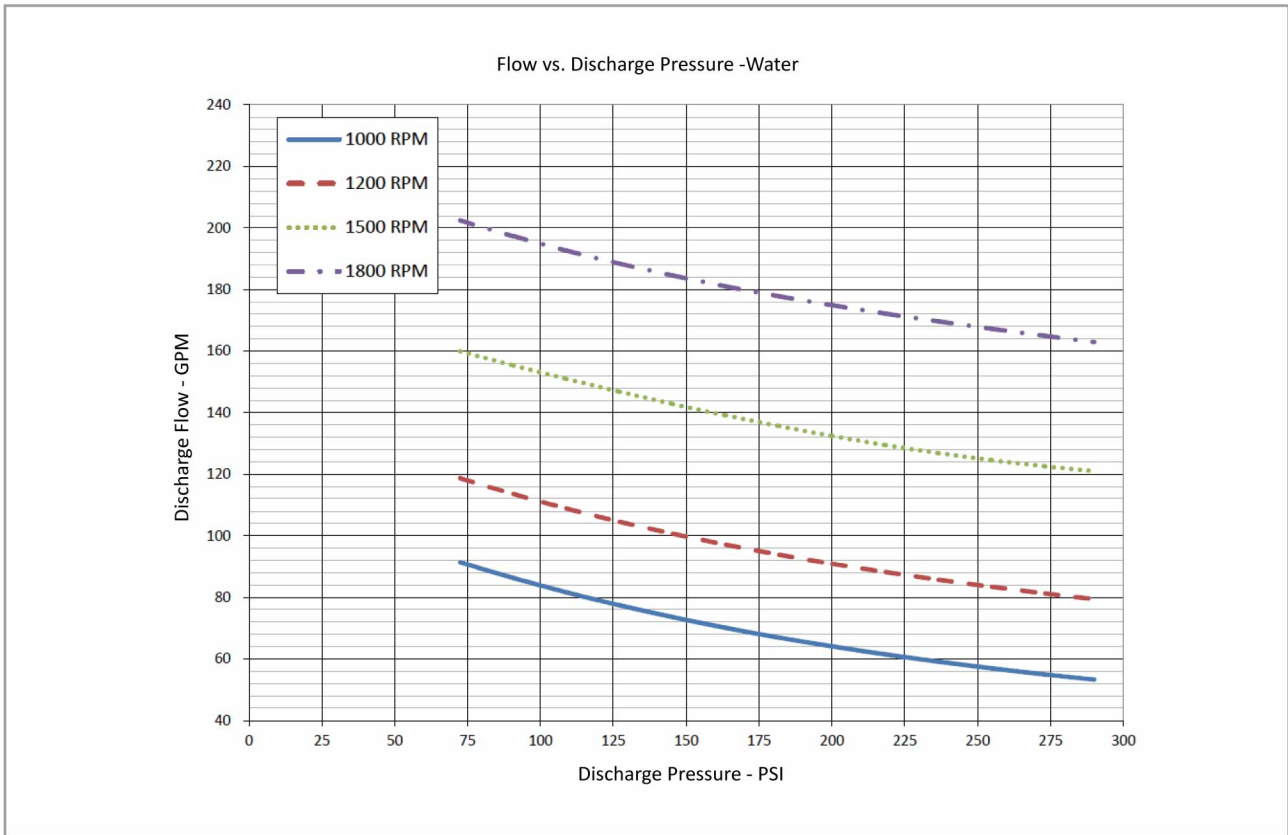

G9-95
Performance Curve

• The pump performance for foam concentrate, please contact Surex, or down load from www.surexfoam.com.