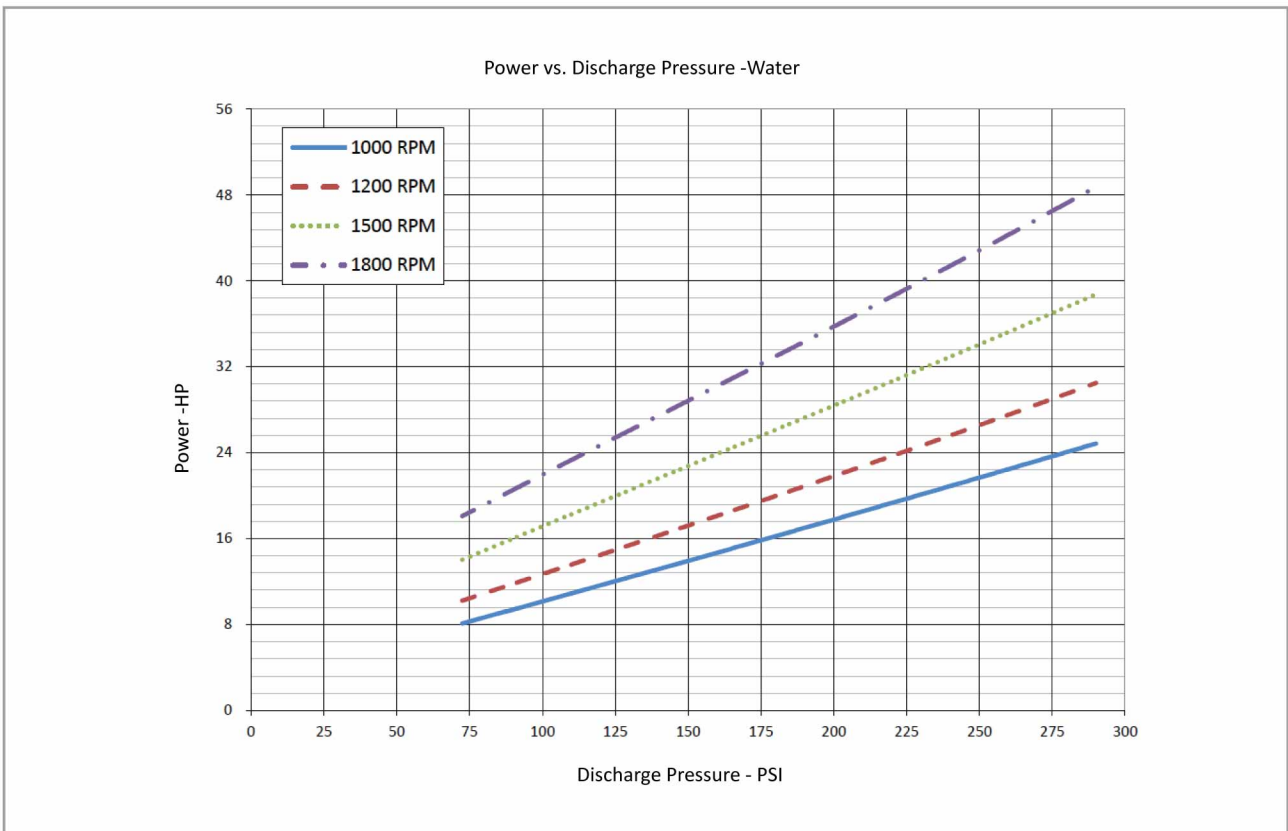

G9-95
Performance Curve

• The pump performance for foam concentrate, please contact Surex, or down load from www.surexfoam.com.