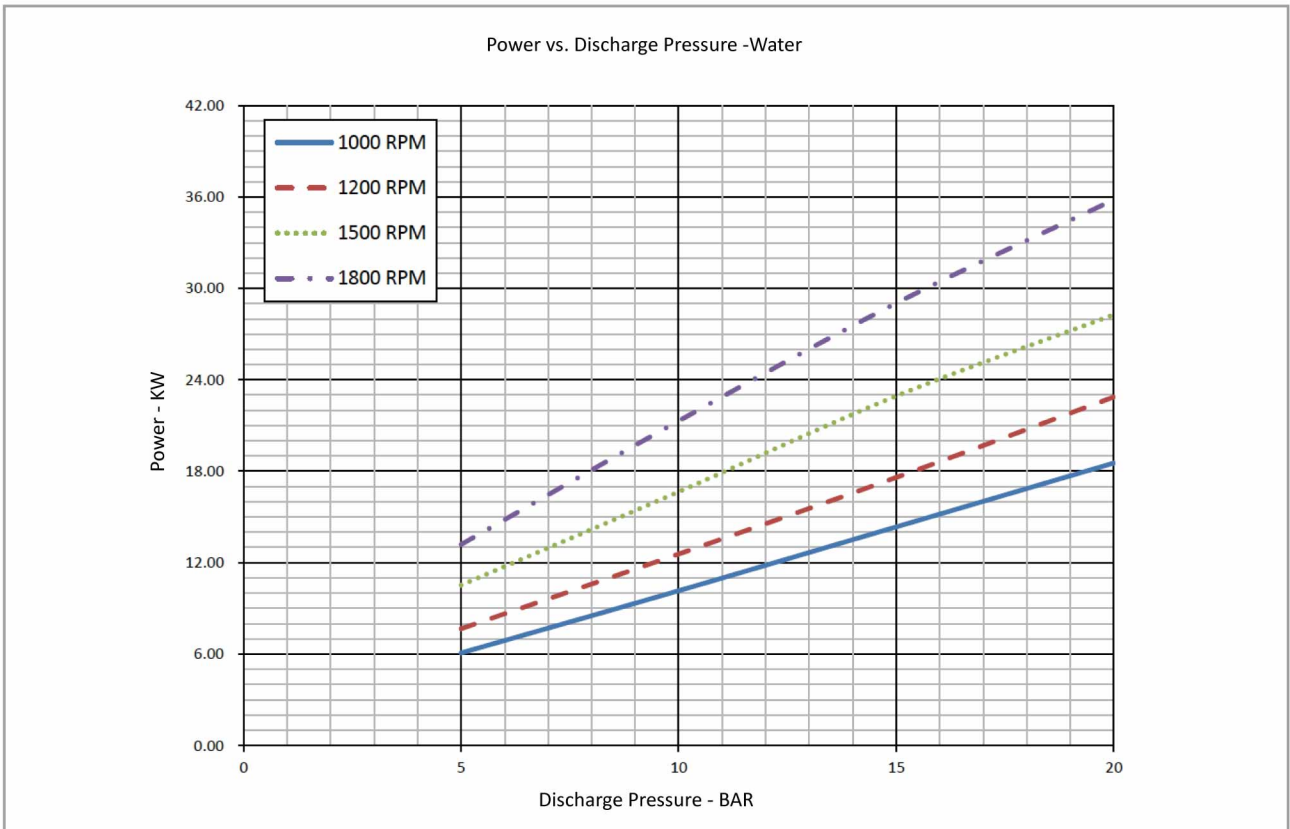

G9-95 Performance Curve

• The pump performance for foam concentrate, please contact Surex, or down load from www.surexfoam.com.