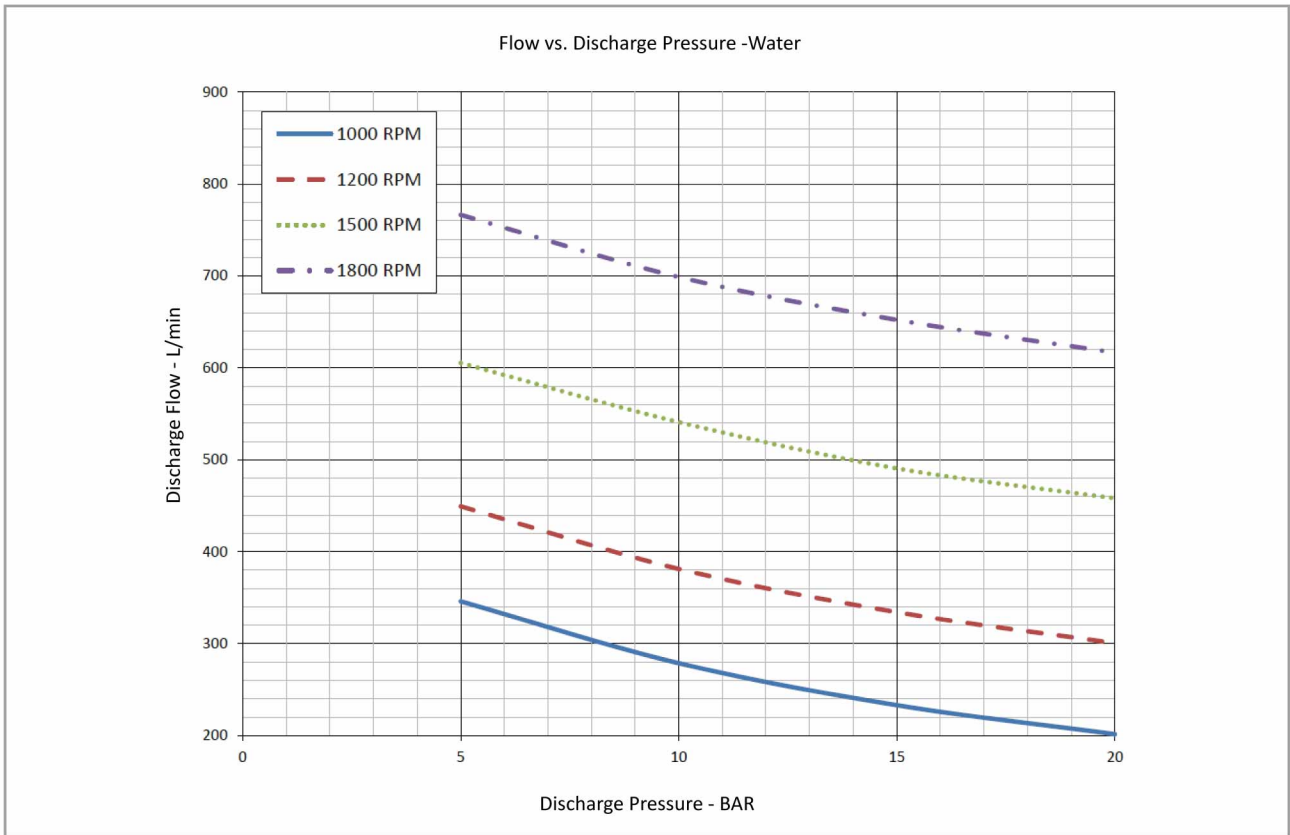

G9-95 Performance Curve

• The pump performance for foam concentrate, please contact Surex, or down load from www.surexfoam.com.