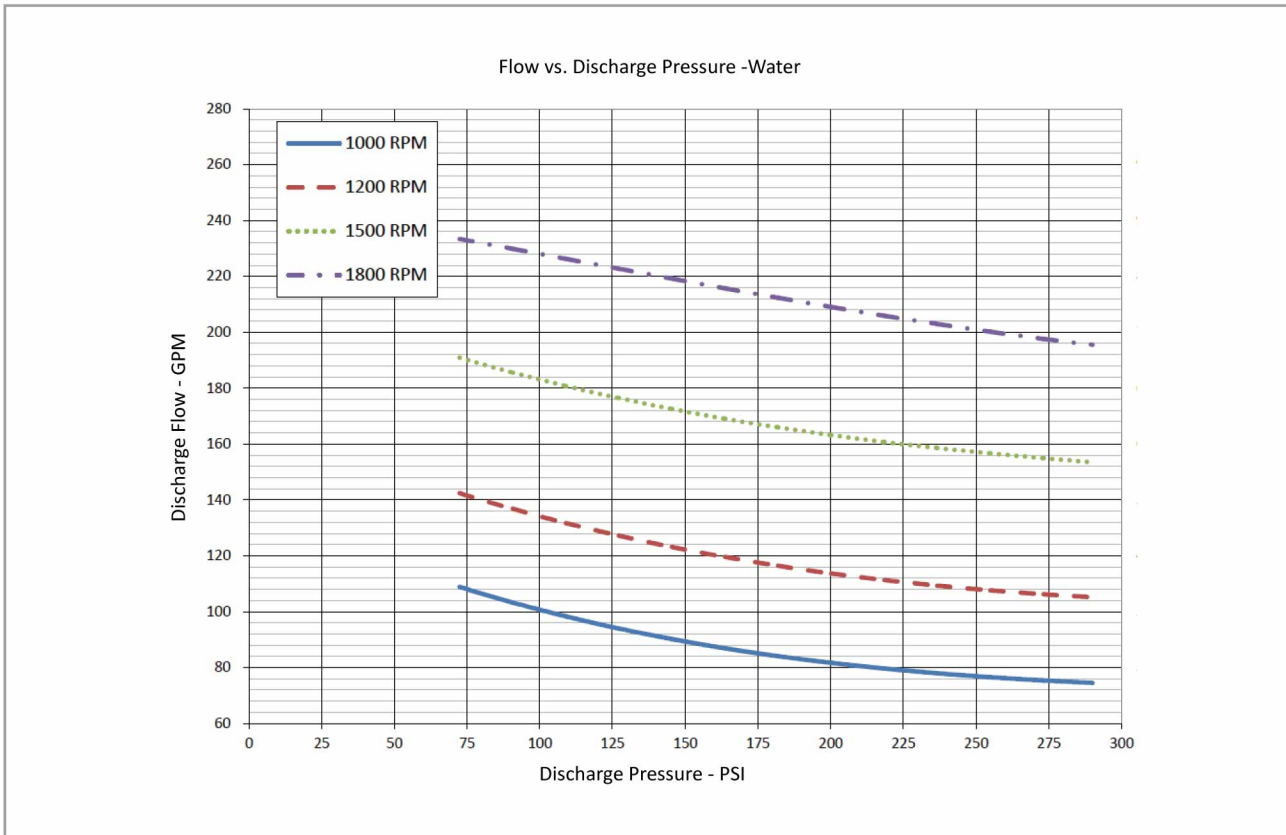

**G9-113**  
**Performance Curve**

• The pump performance for foam concentrate, please contact Surex, or down load from [www.surexfoam.com](http://www.surexfoam.com).