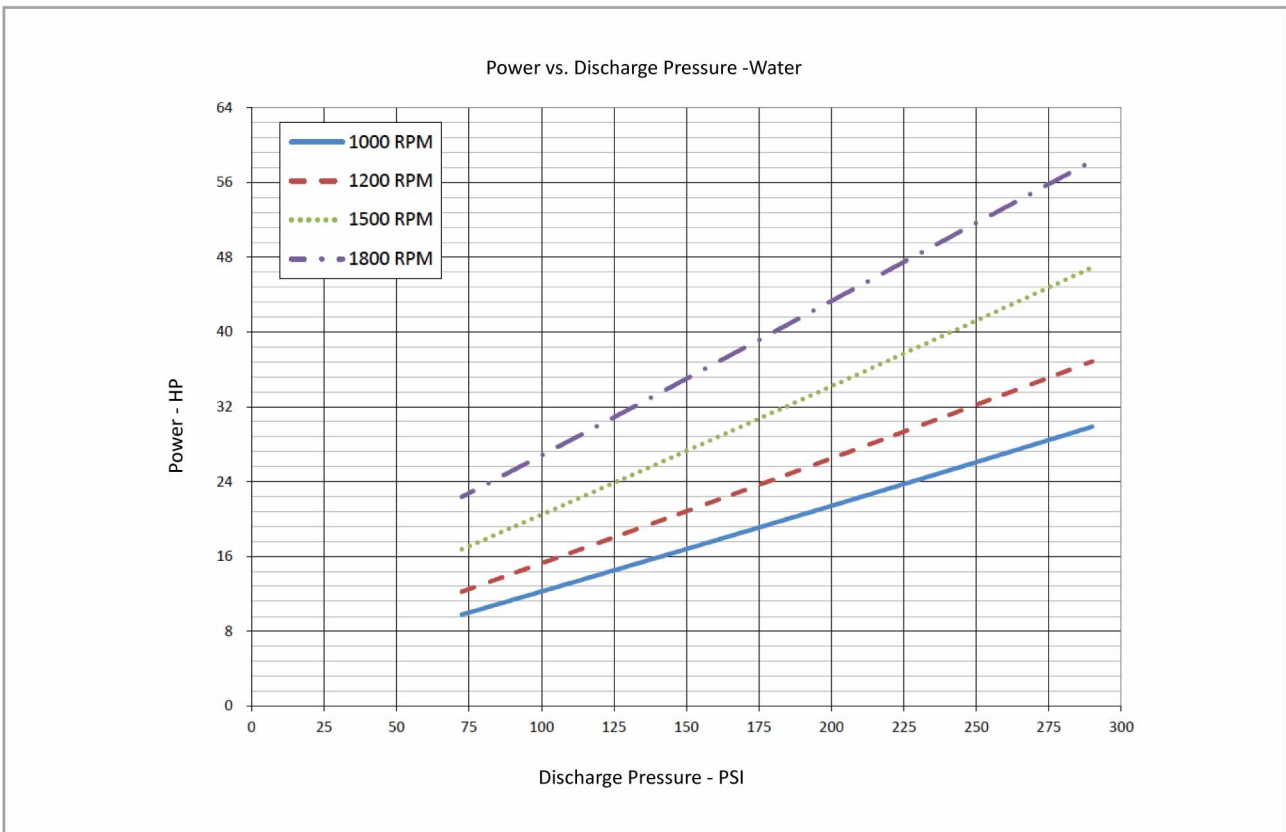

**G9-113**  
**Performance Curve**

• The pump performance for foam concentrate, please contact Surex, or down load from [www.surexfoam.com](http://www.surexfoam.com).