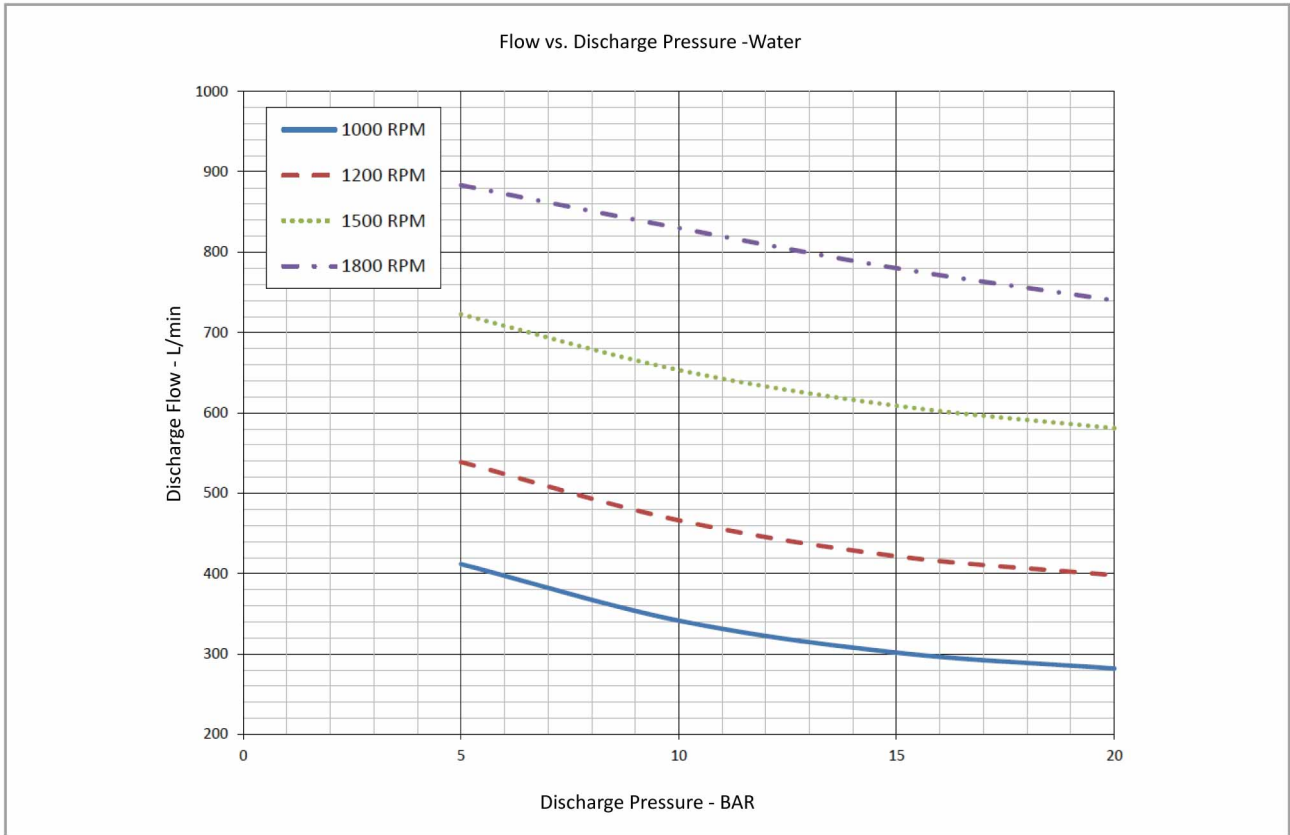

**G9-113**  
**Performance Curve**

• The pump performance for foam concentrate, please contact Surex, or down load from [www.surexfoam.com](http://www.surexfoam.com).