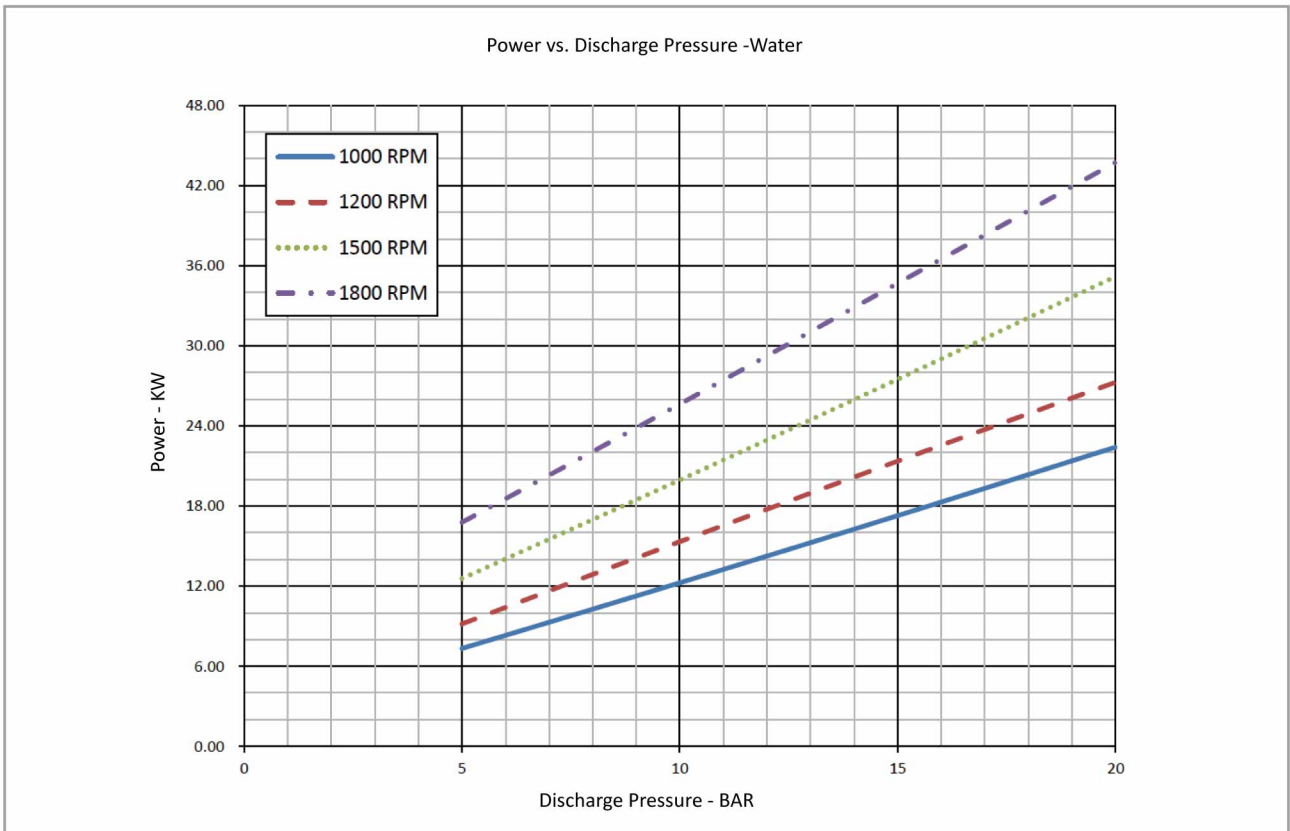

**G9-113**  
**Performance Curve**

• The pump performance for foam concentrate, please contact Surex, or down load from [www.surexfoam.com](http://www.surexfoam.com).