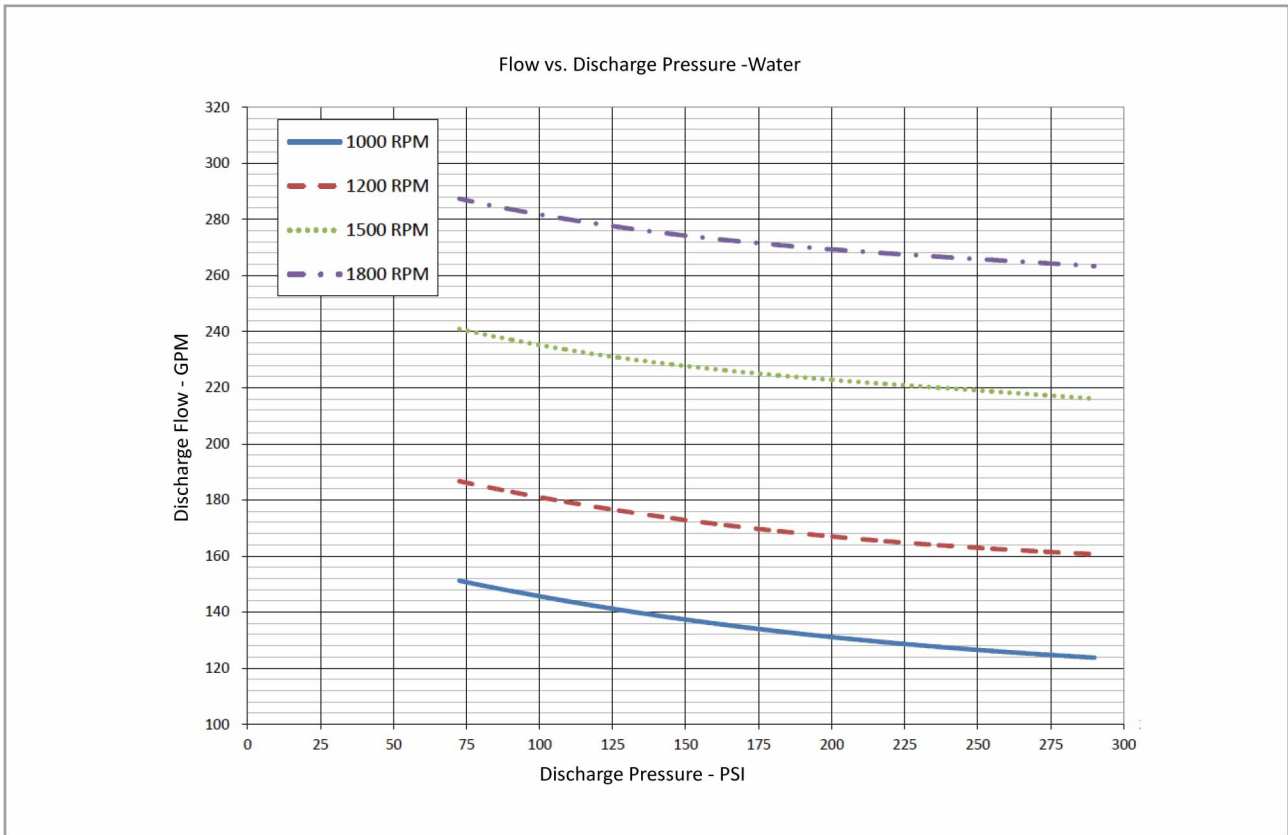

G8T-120
Performance Curve

• The pump performance for foam concentrate, please contact Surex, or down load from www.surexfoam.com.