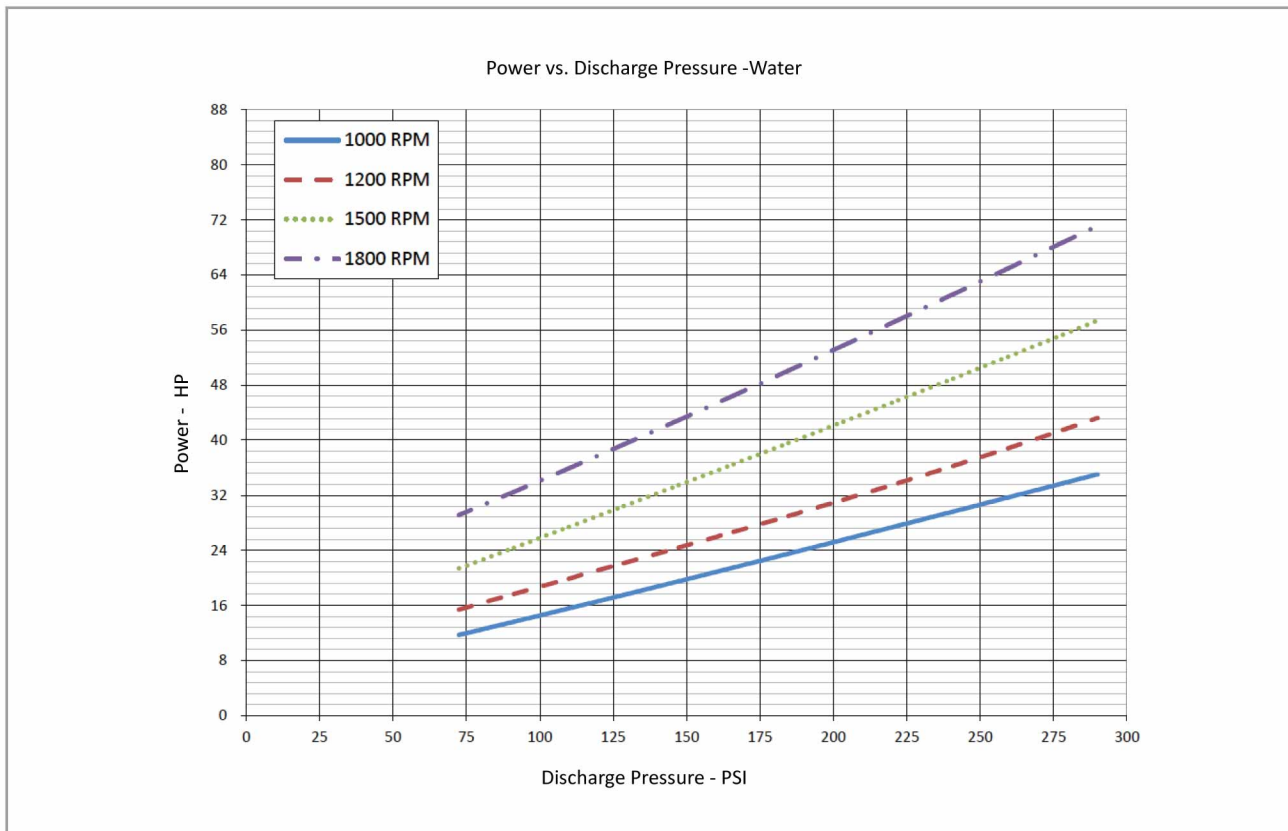

G8T-120
Performance Curve

• The pump performance for foam concentrate, please contact Surex, or down load from www.surexfoam.com.