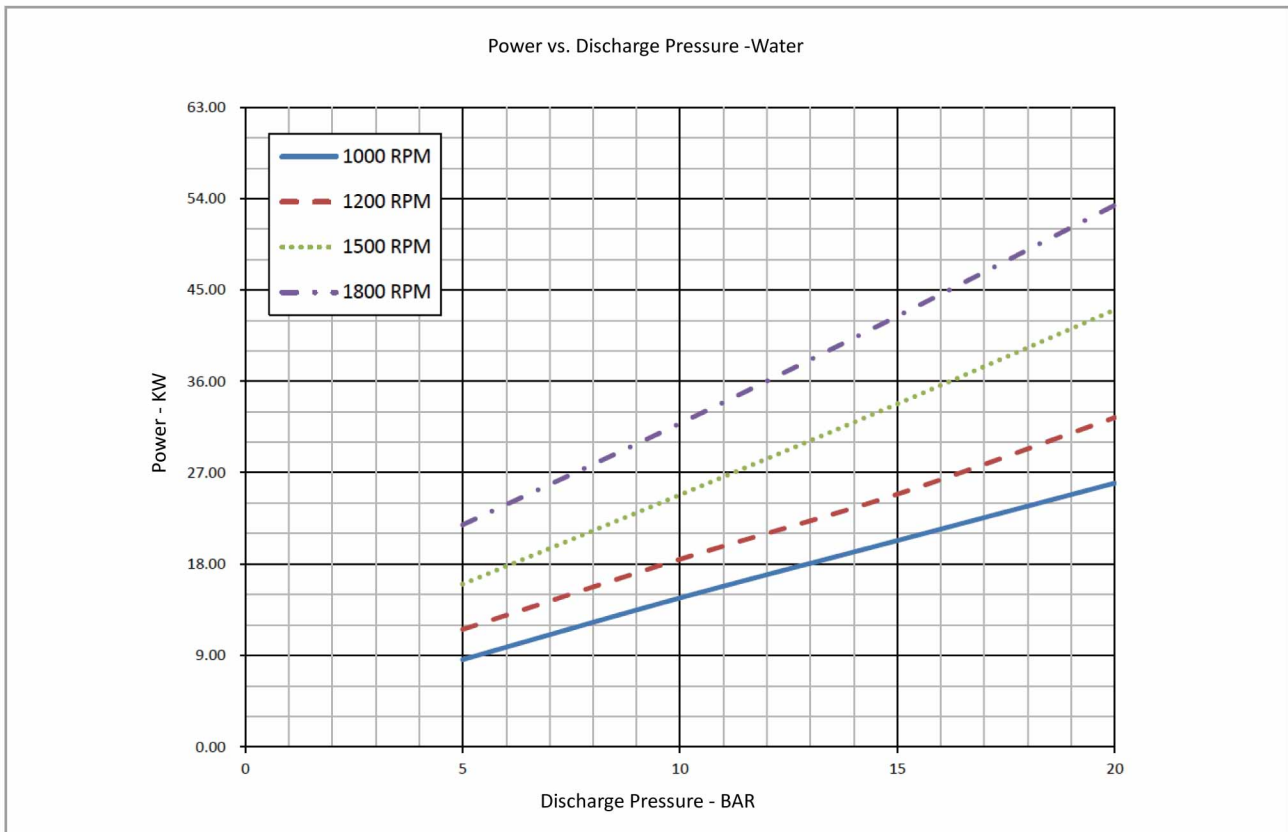

G8T-120 Performance Curve

• The pump performance for foam concentrate, please contact Surex, or down load from www.surexfoam.com.