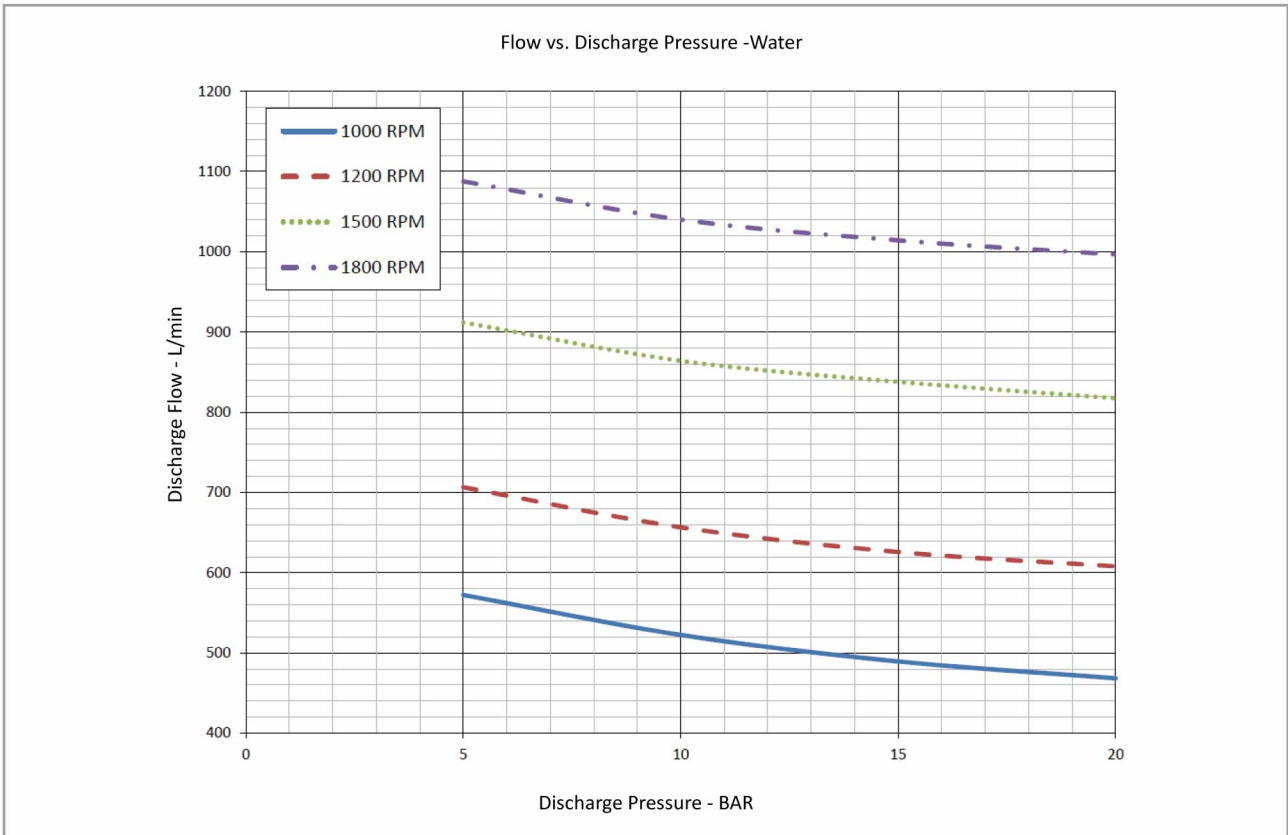

G8T-120 Performance Curve

• The pump performance for foam concentrate, please contact Surex, or down load from www.surexfoam.com.