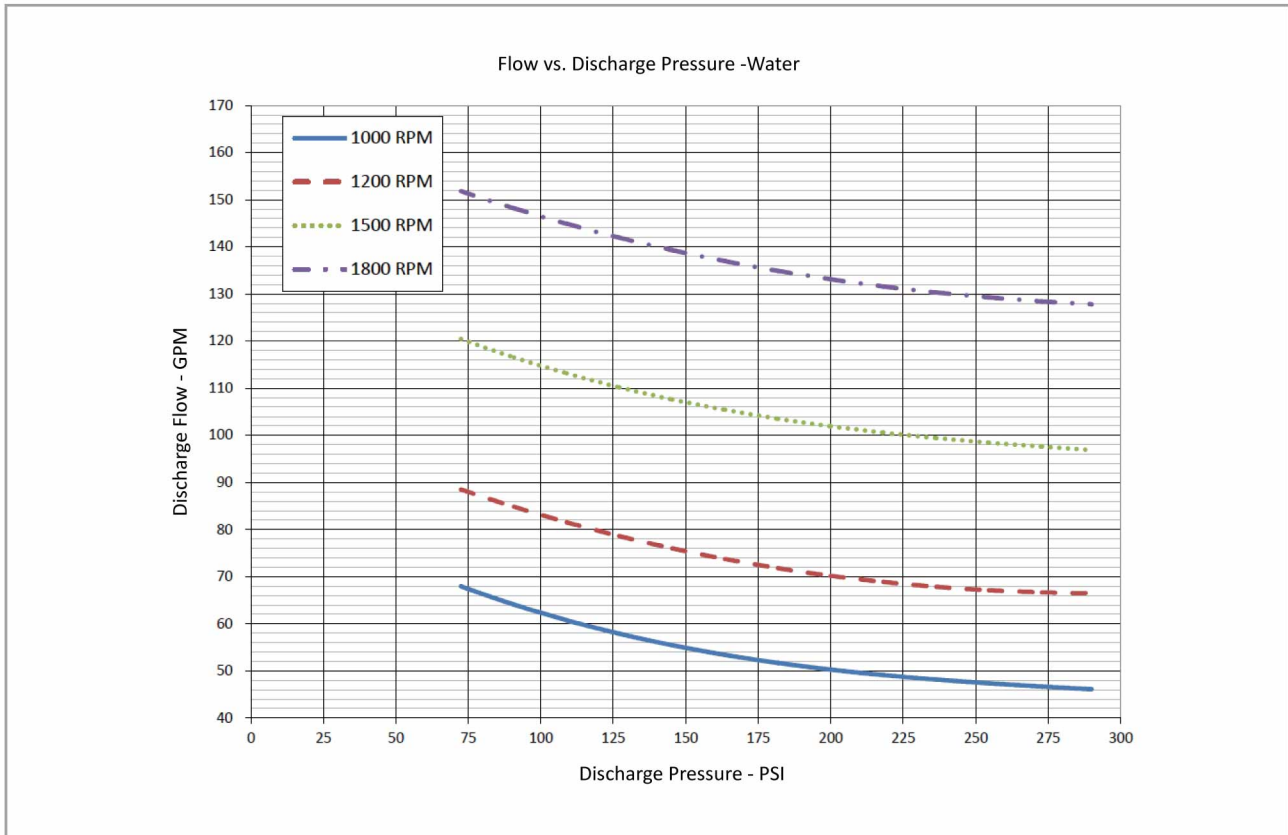

G8-92
Performance Curve

• The pump performance for foam concentrate, please contact Surex, or down load from www.surexfoam.com.