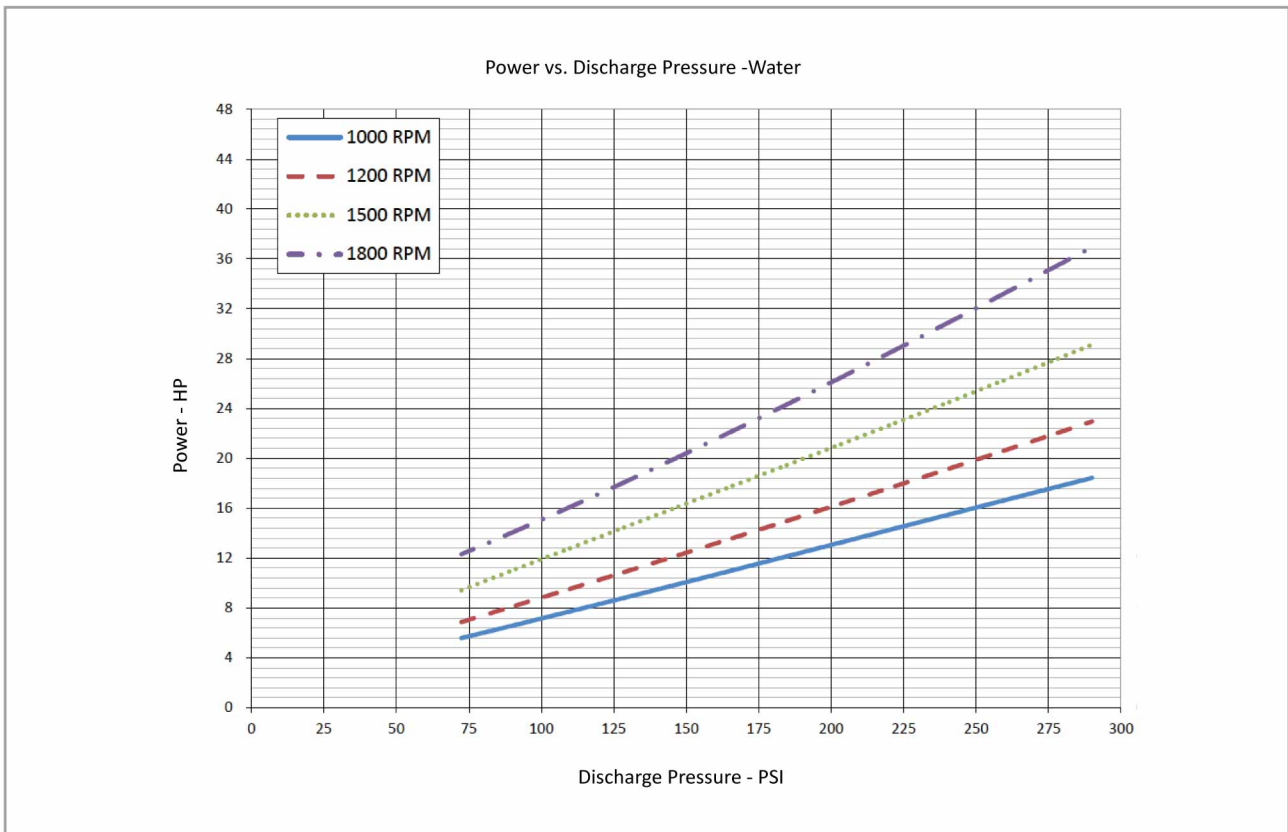

G8-92
Performance Curve

• The pump performance for foam concentrate, please contact Surex, or down load from www.surexfoam.com.