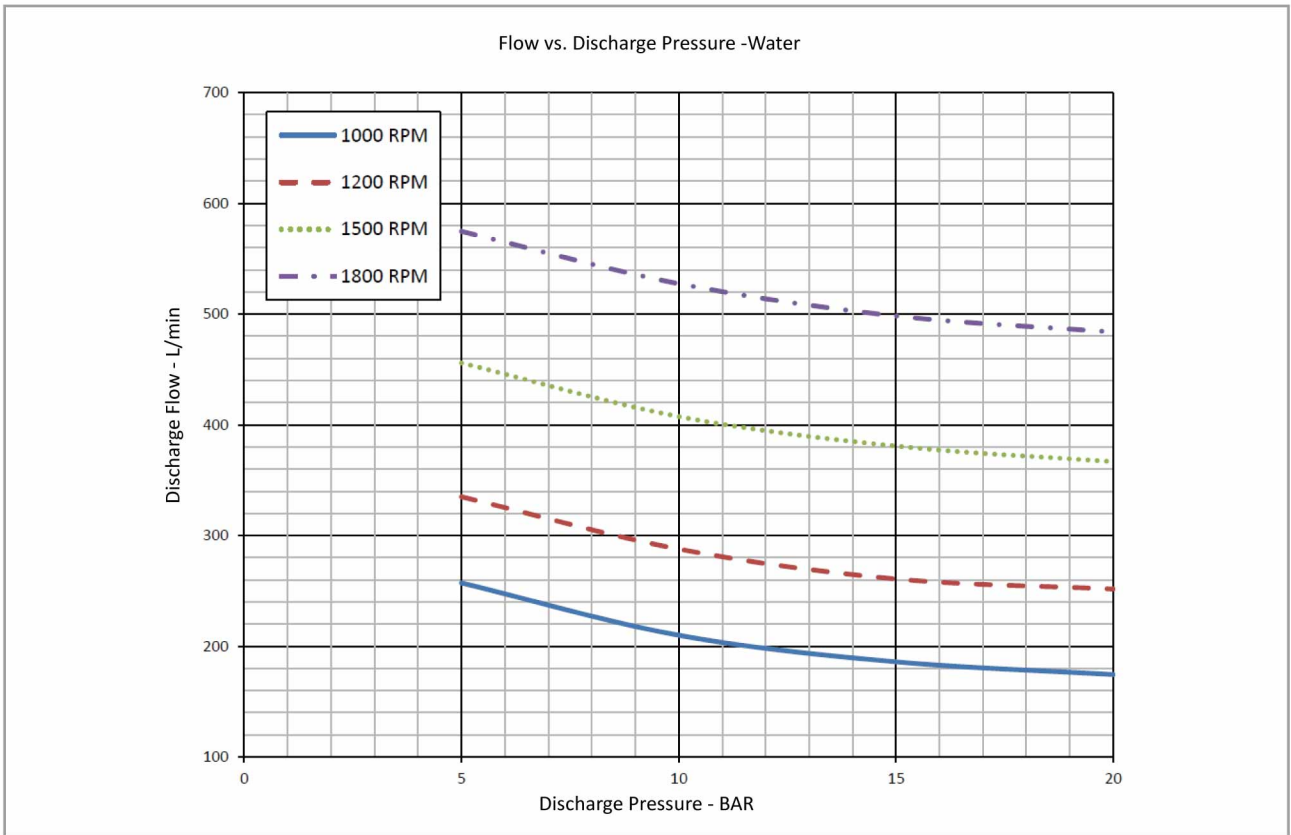

G8-92
Performance Curve

• The pump performance for foam concentrate, please contact Surex, or down load from www.surexfoam.com.