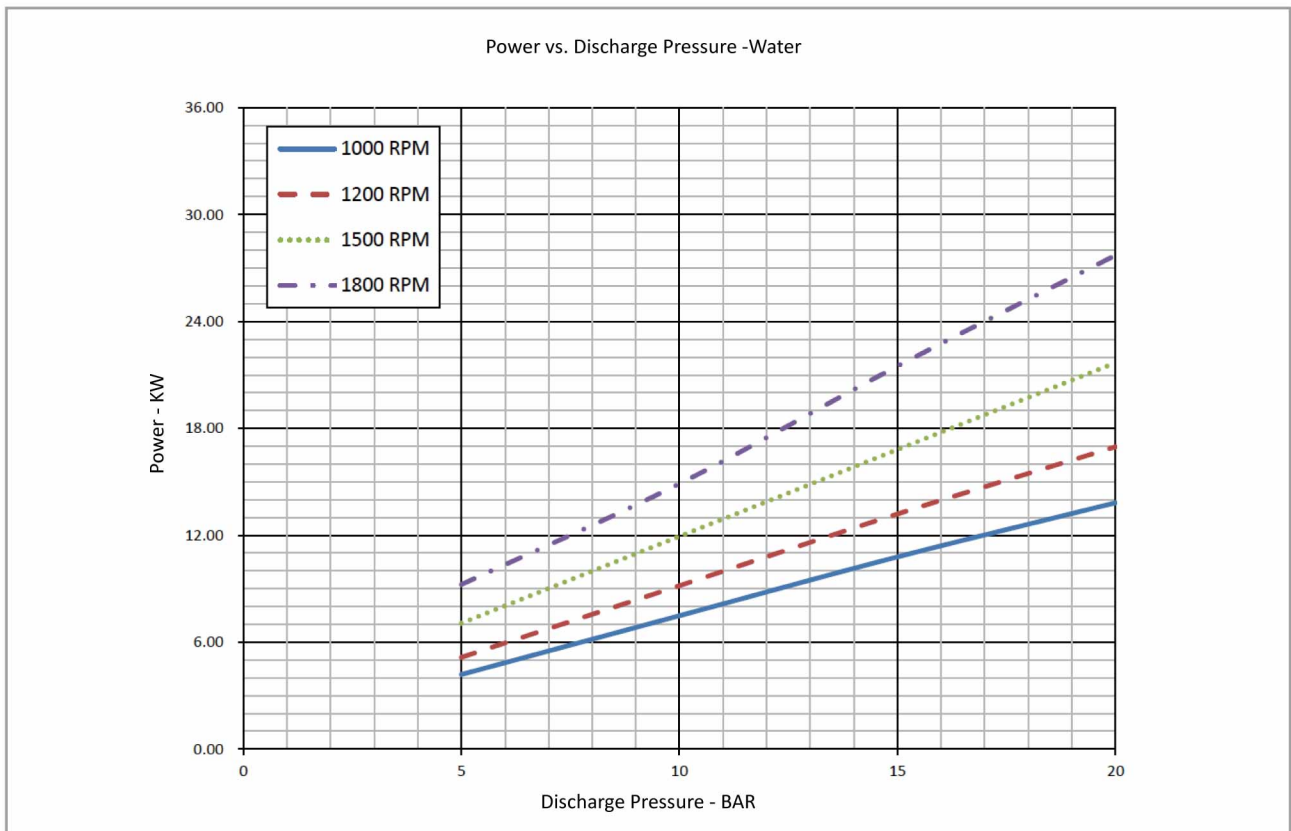

G8-92
Performance Curve

• The pump performance for foam concentrate, please contact Surex, or down load from www.surexfoam.com.