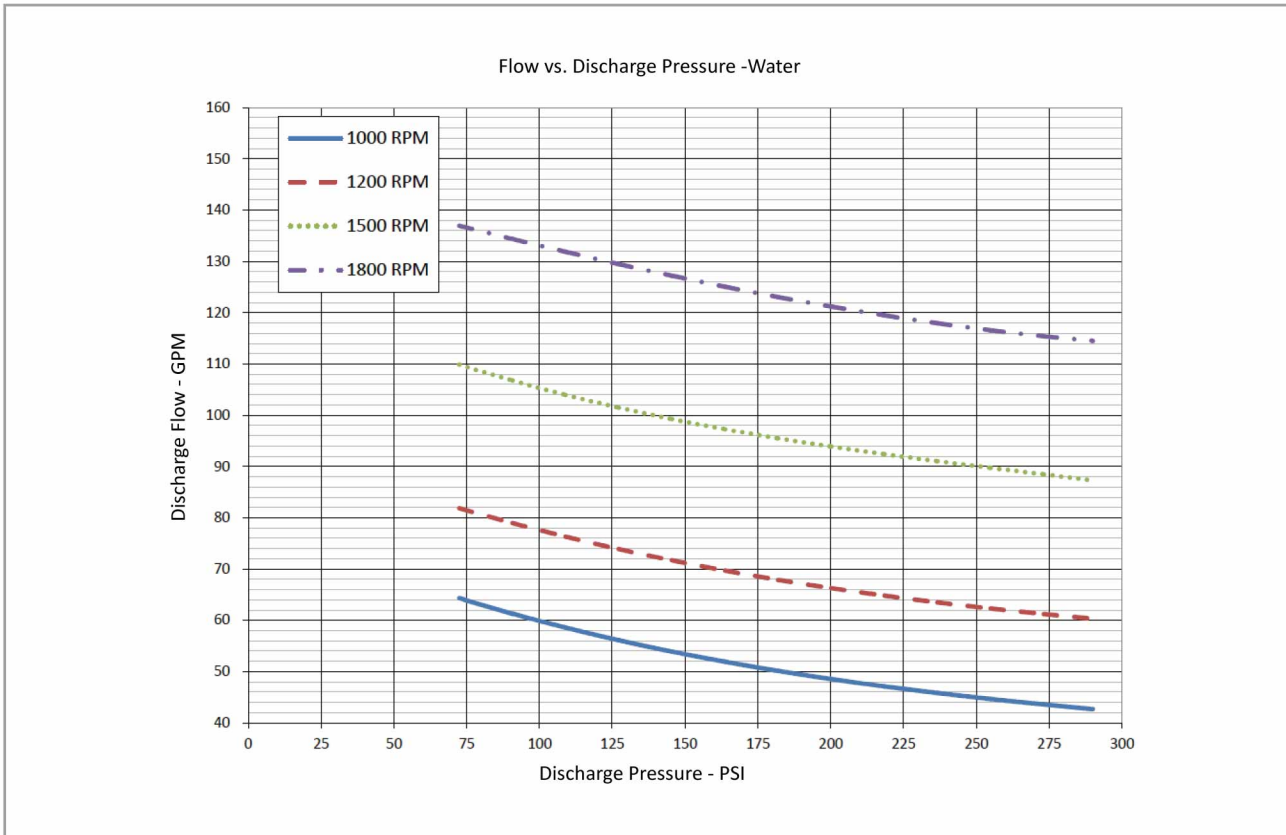

**G8-80**  
**Performance Curve**

• The pump performance for foam concentrate, please contact Surex, or down load from [www.surexfoam.com](http://www.surexfoam.com).