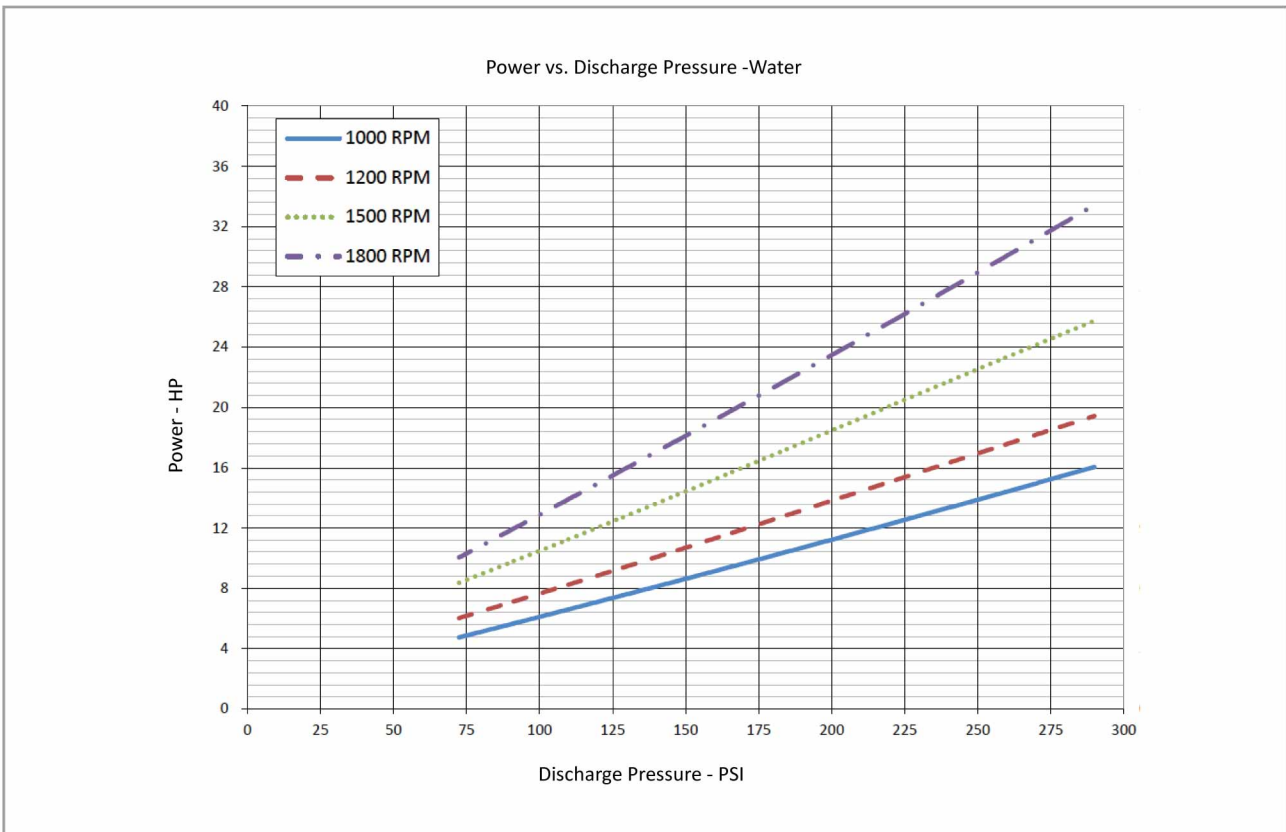

**G8-80**  
**Performance Curve**

• The pump performance for foam concentrate, please contact Surex, or down load from [www.surexfoam.com](http://www.surexfoam.com).