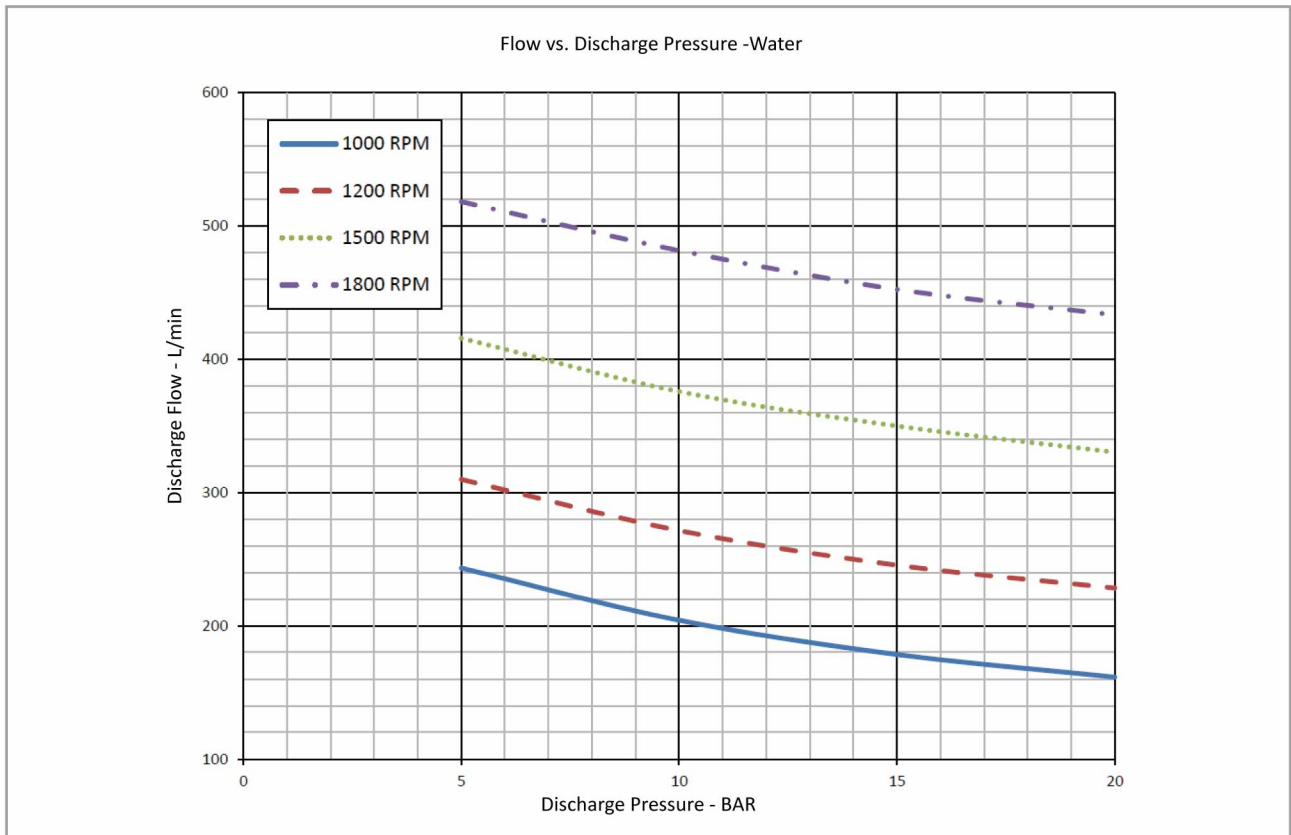

G8-80
Performance Curve

• The pump performance for foam concentrate, please contact Surex, or down load from www.surexfoam.com.