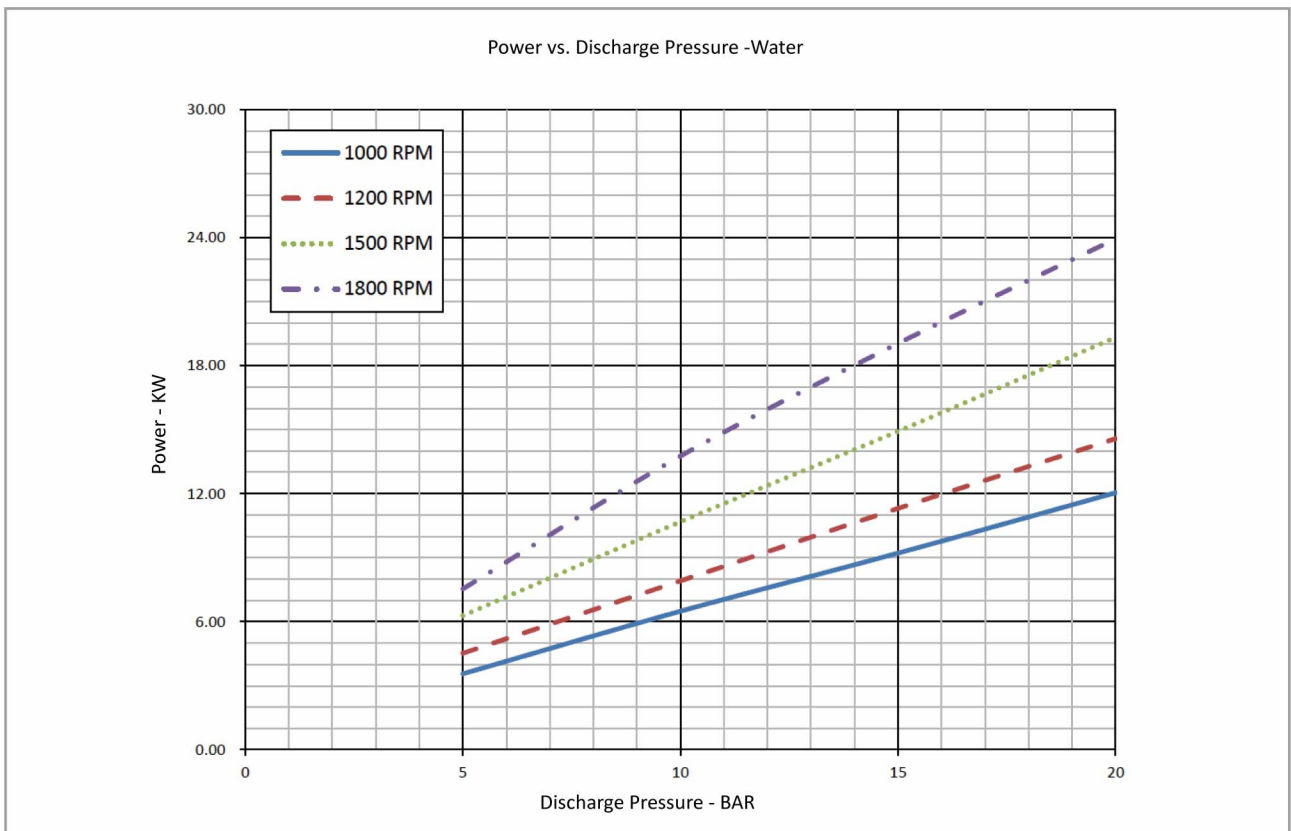

G8-80
Performance Curve

• The pump performance for foam concentrate, please contact Surex, or down load from www.surexfoam.com.