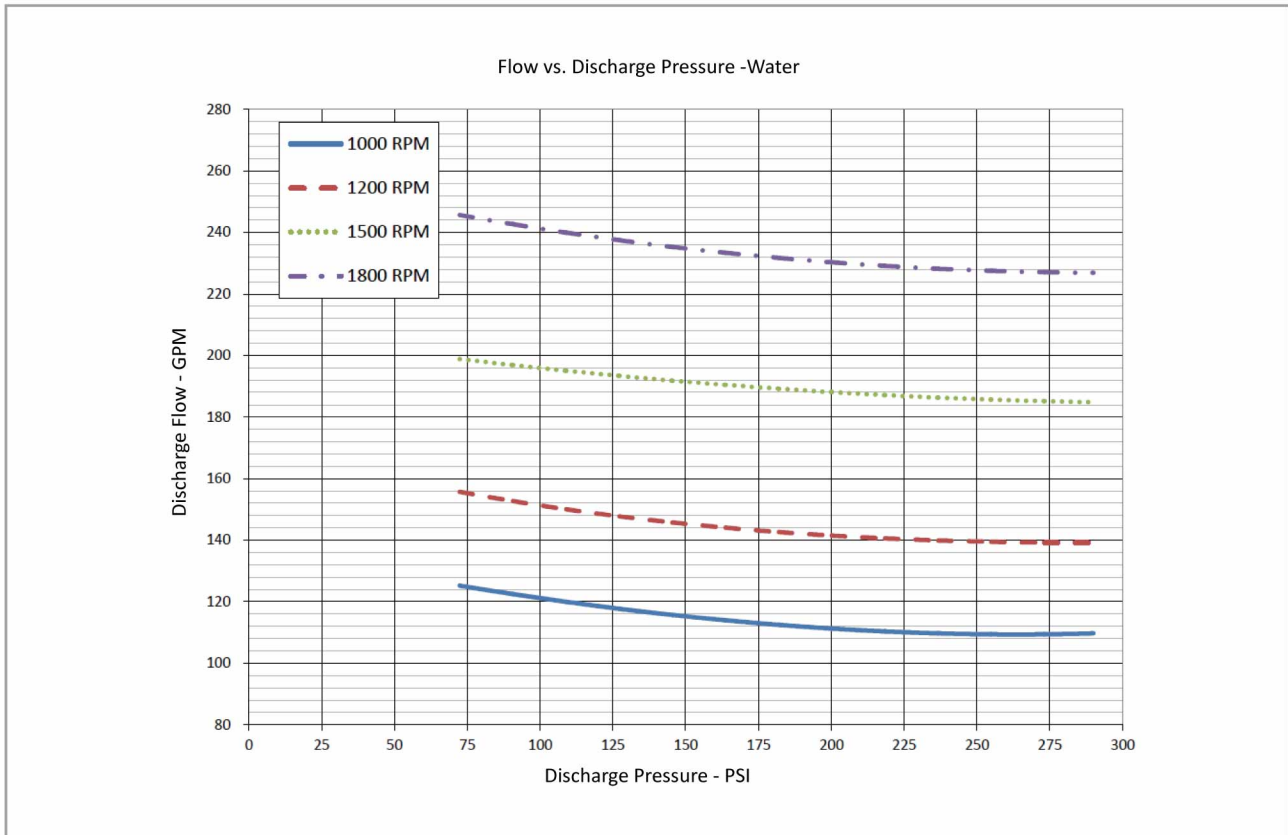

G7T-127 Performance Curve

• The pump performance for foam concentrate, please contact Surex, or down load from www.surexfoam.com.