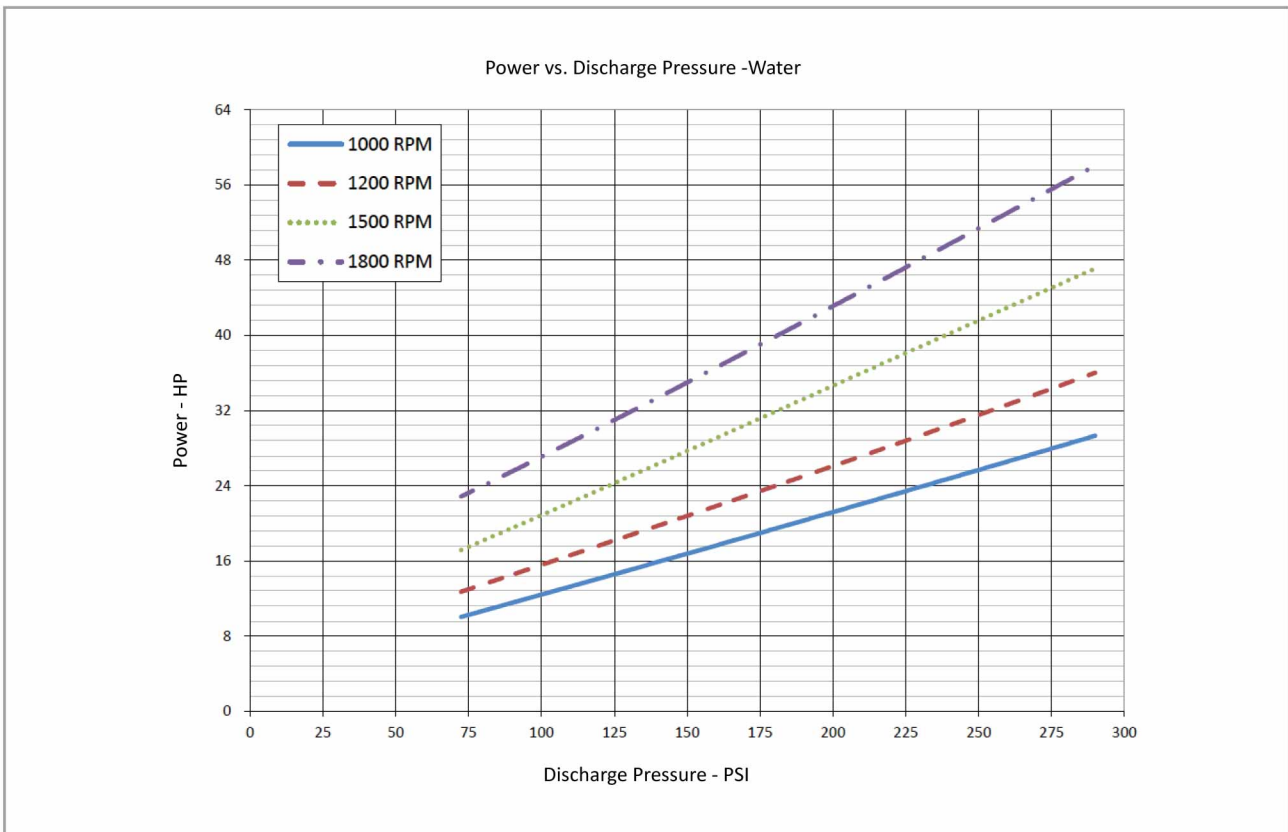

G7T-127 Performance Curve

• The pump performance for foam concentrate, please contact Surex, or down load from www.surexfoam.com.