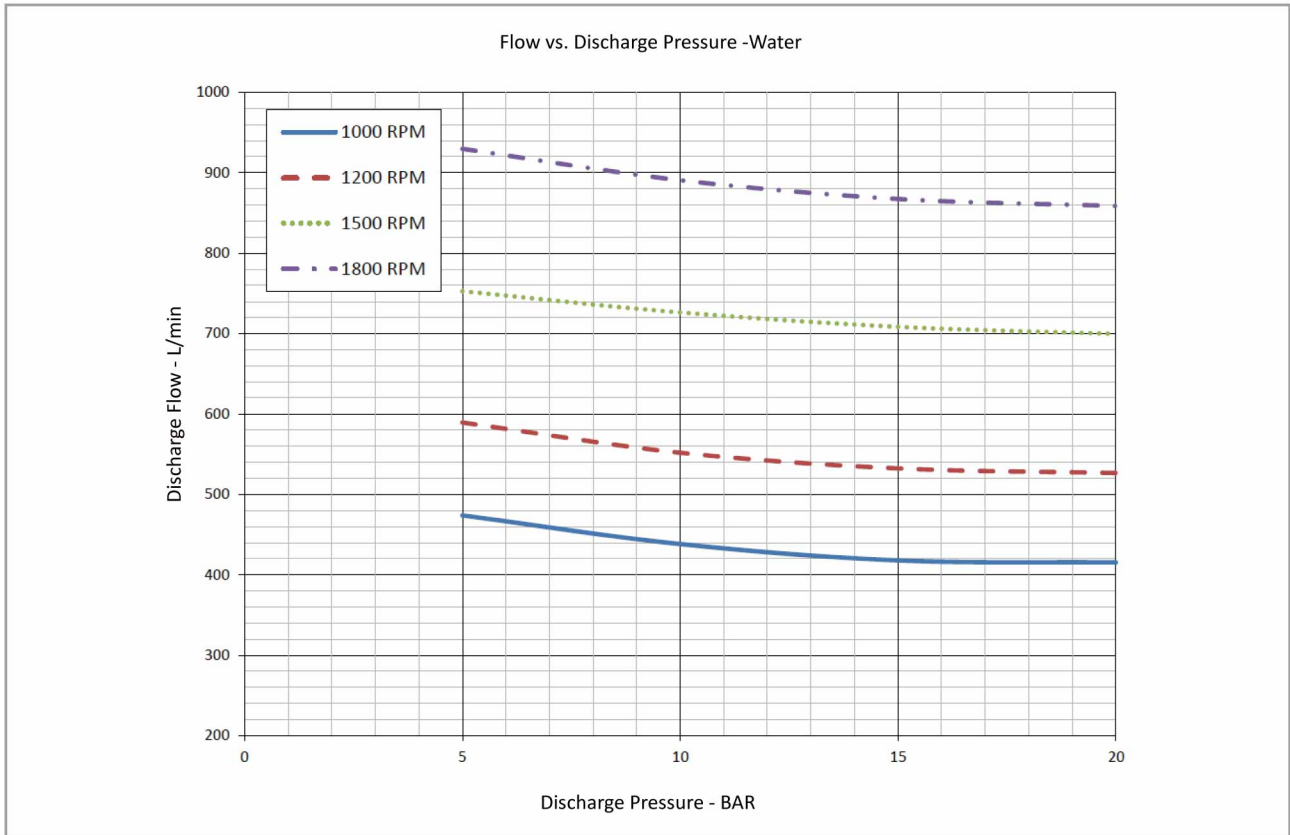

G7T-127
Performance Curve

• The pump performance for foam concentrate, please contact Surex, or down load from www.surexfoam.com.