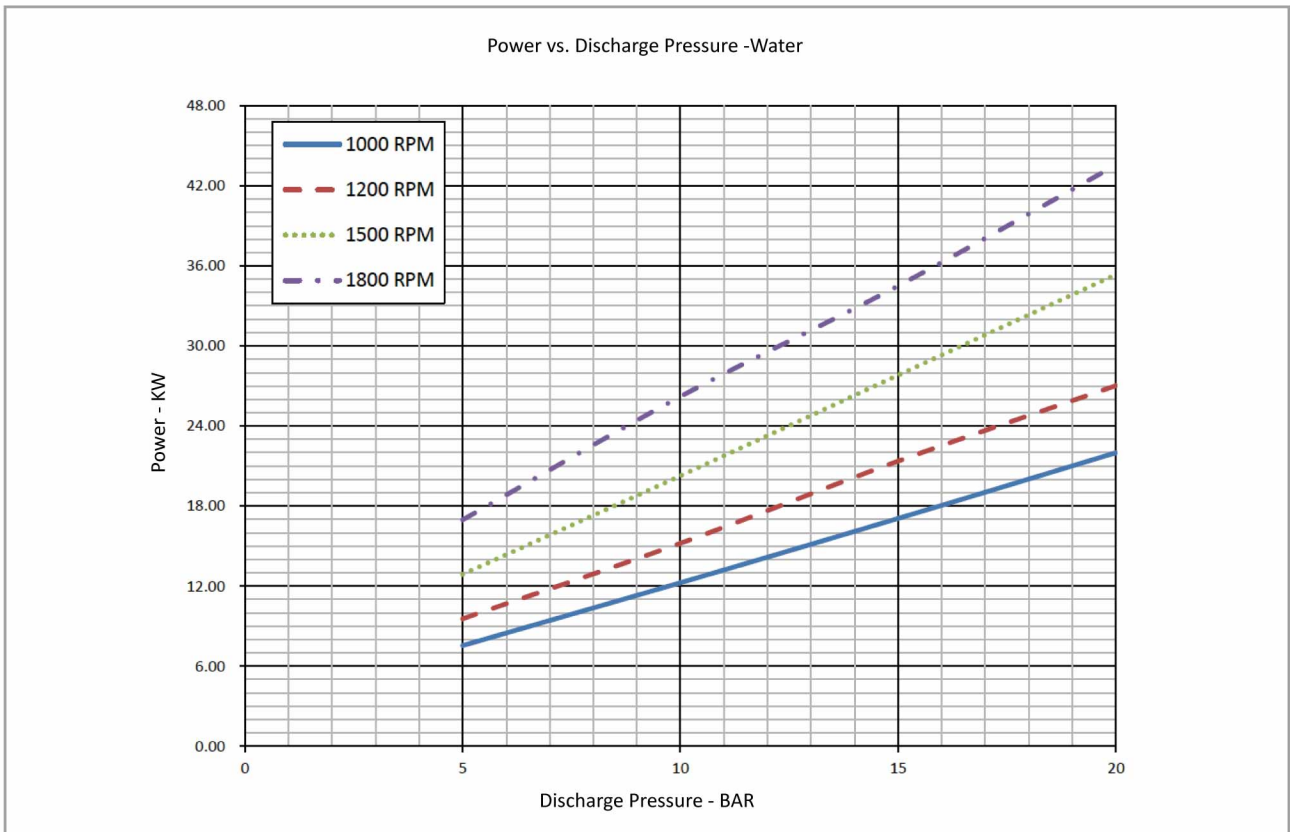

G7T-127
Performance Curve

• The pump performance for foam concentrate, please contact Surex, or down load from www.surexfoam.com.