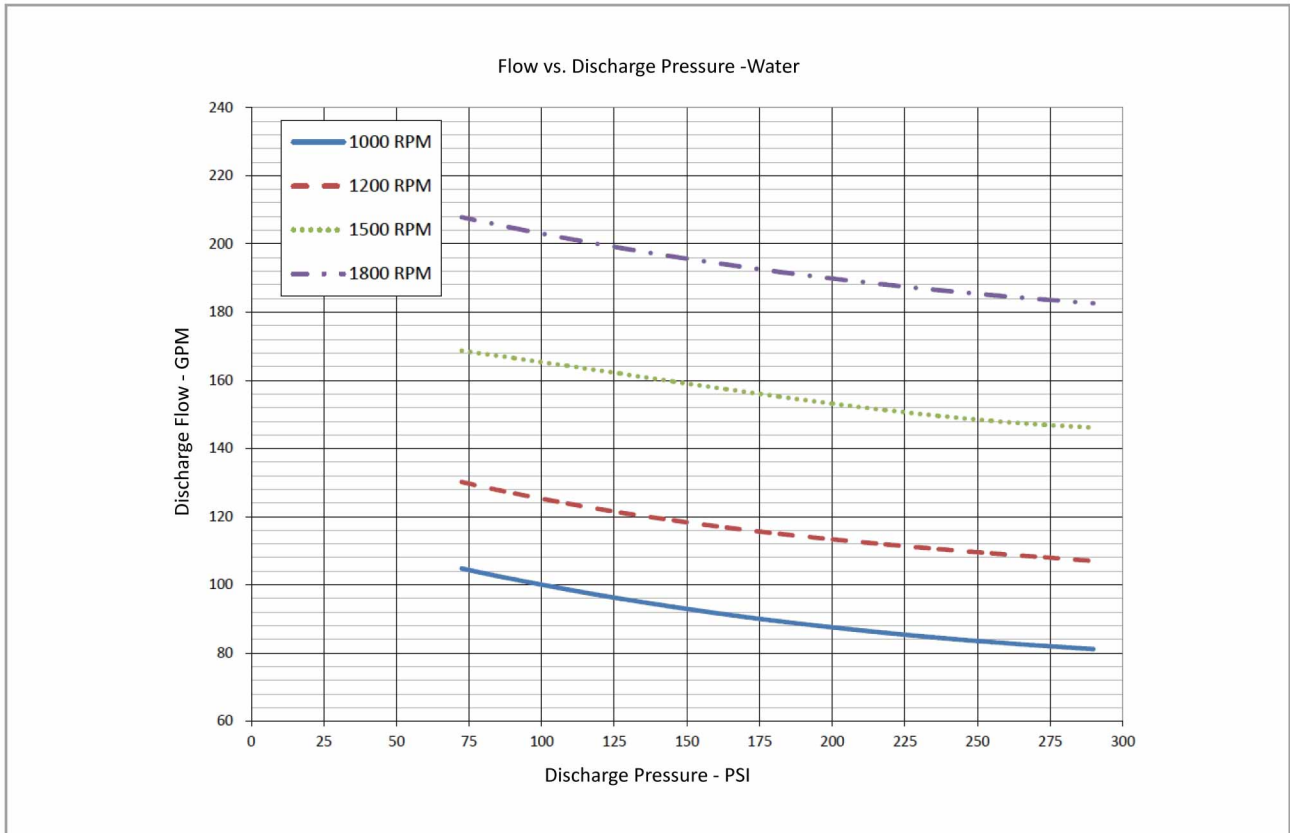

G7T-110 Performance Curve

• The pump performance for foam concentrate, please contact Surex, or down load from www.surexfoam.com.