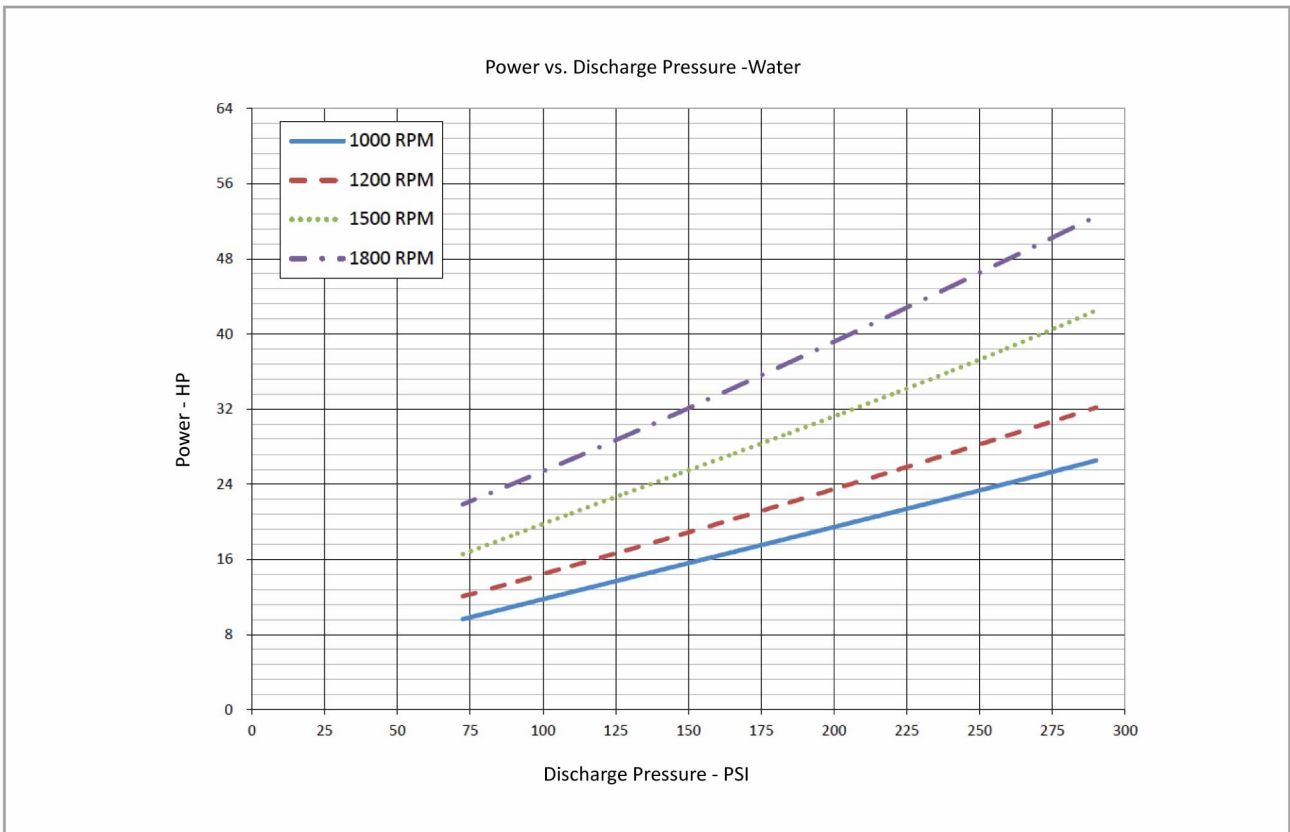

G7T-110 Performance Curve

• The pump performance for foam concentrate, please contact Surex, or down load from www.surexfoam.com.