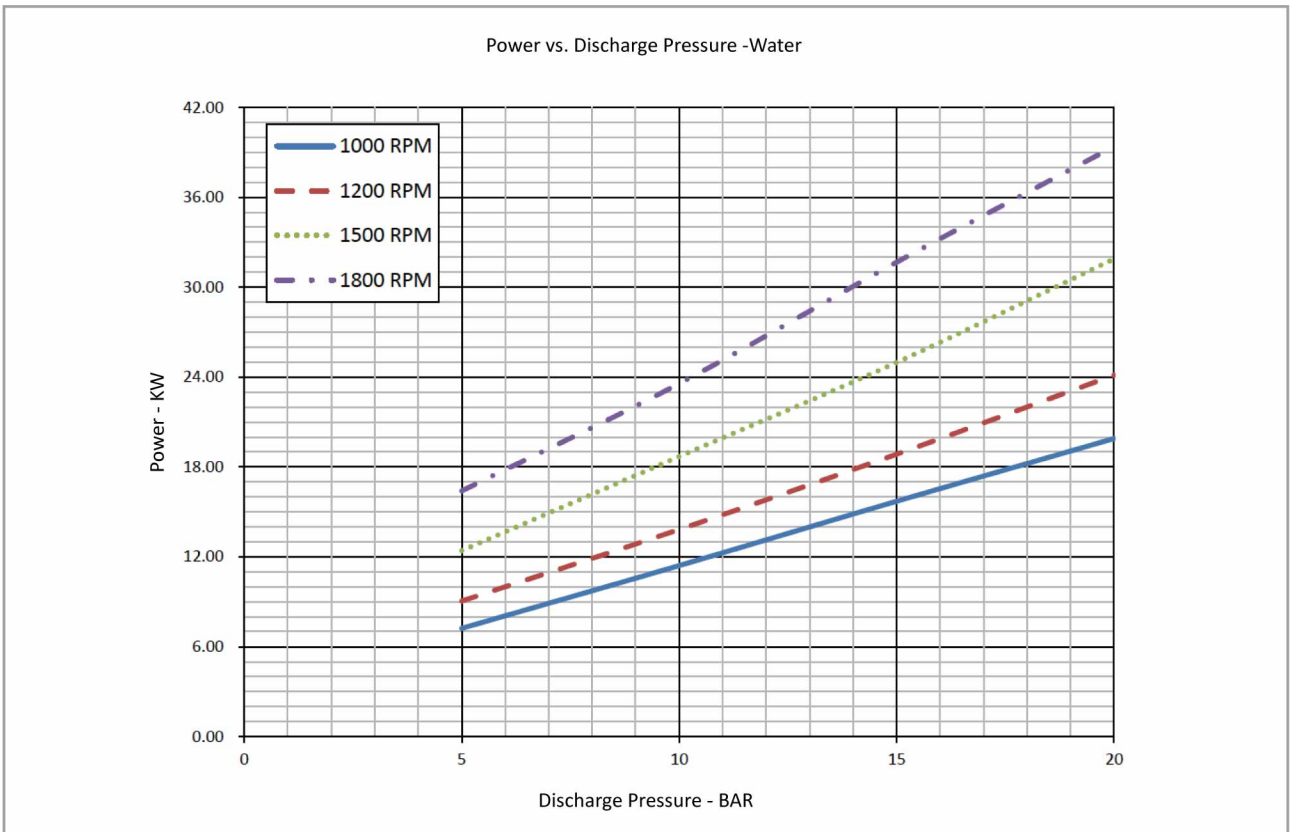

# G7T-110 Performance Curve

• The pump performance for foam concentrate, please contact Surex, or down load from [www.surexfoam.com](http://www.surexfoam.com).