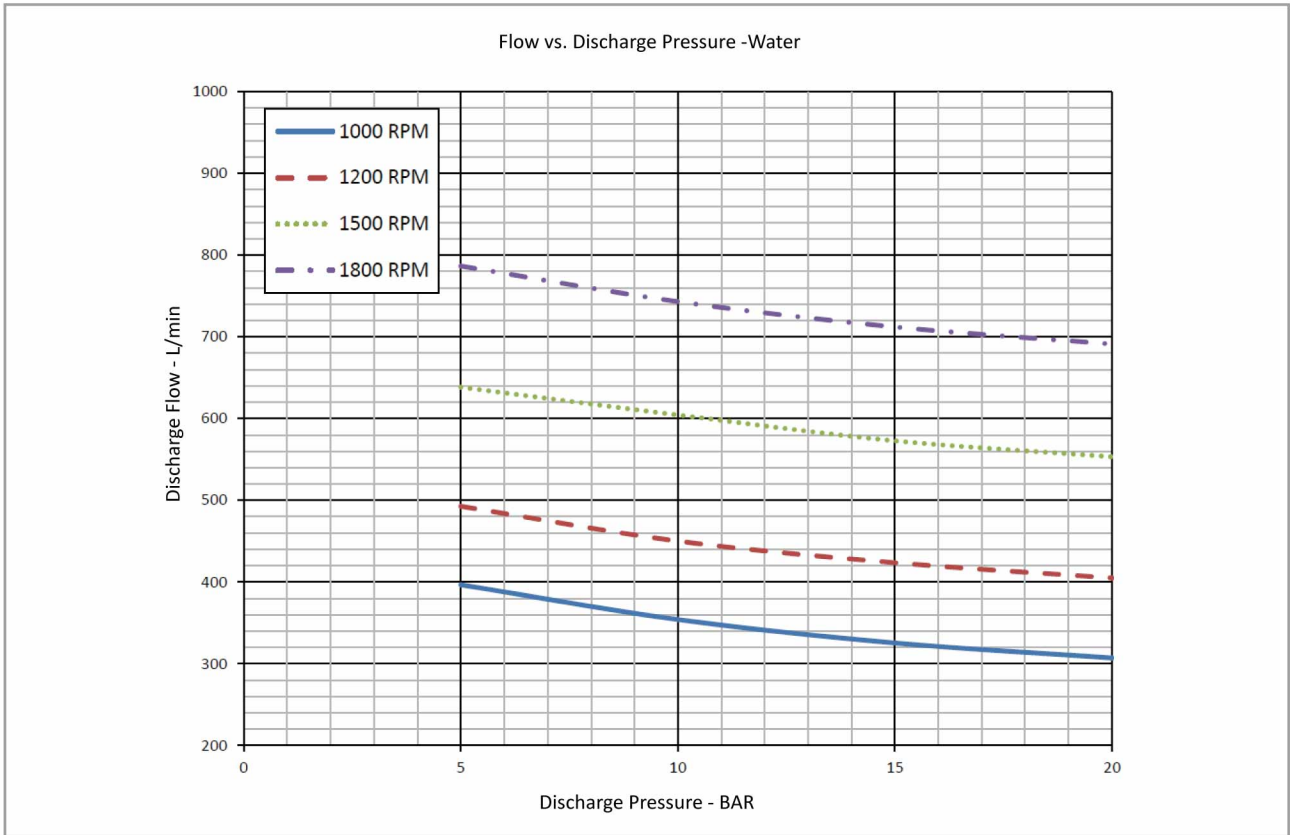

# G7T-110 Performance Curve

• The pump performance for foam concentrate, please contact Surex, or down load from [www.surexfoam.com](http://www.surexfoam.com).