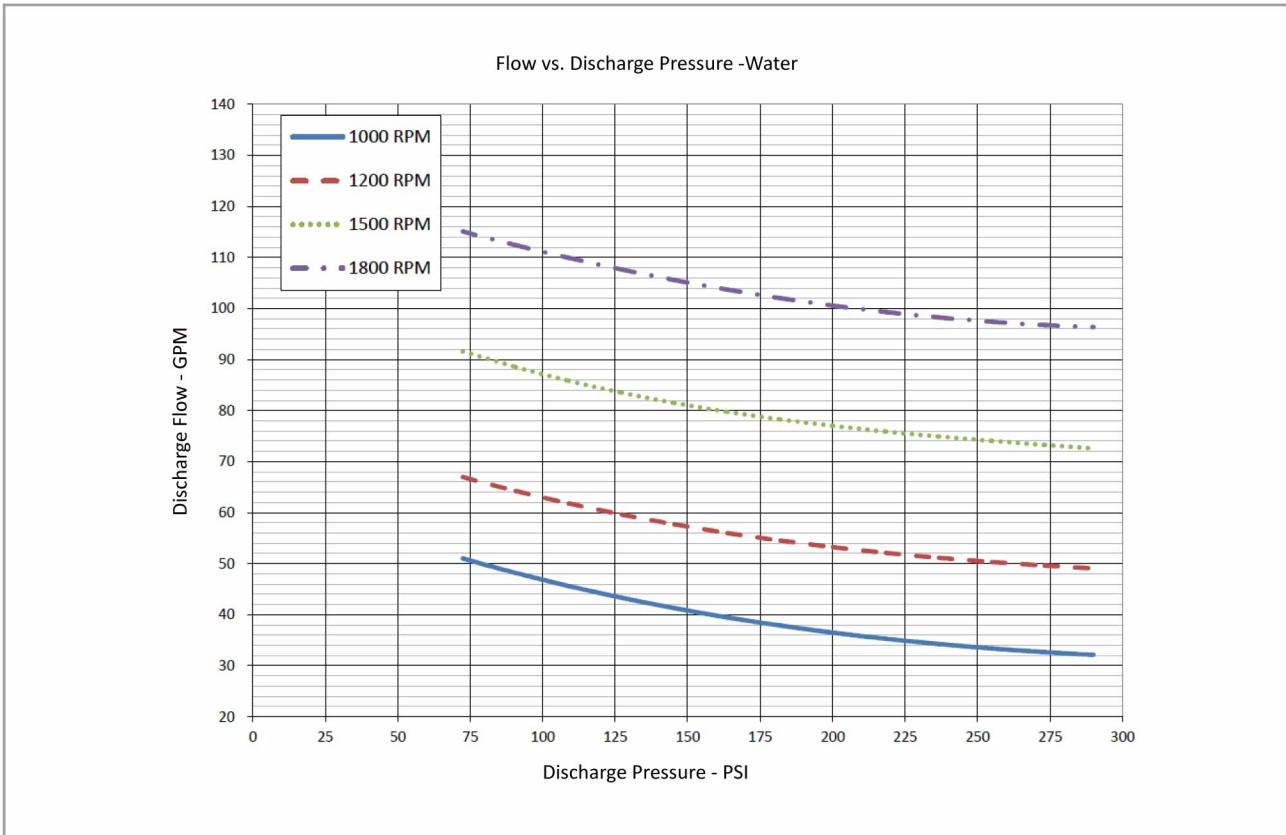

**G7-93**  
**Performance Curve**

• The pump performance for foam concentrate, please contact Surex, or down load from [www.surexfoam.com](http://www.surexfoam.com).