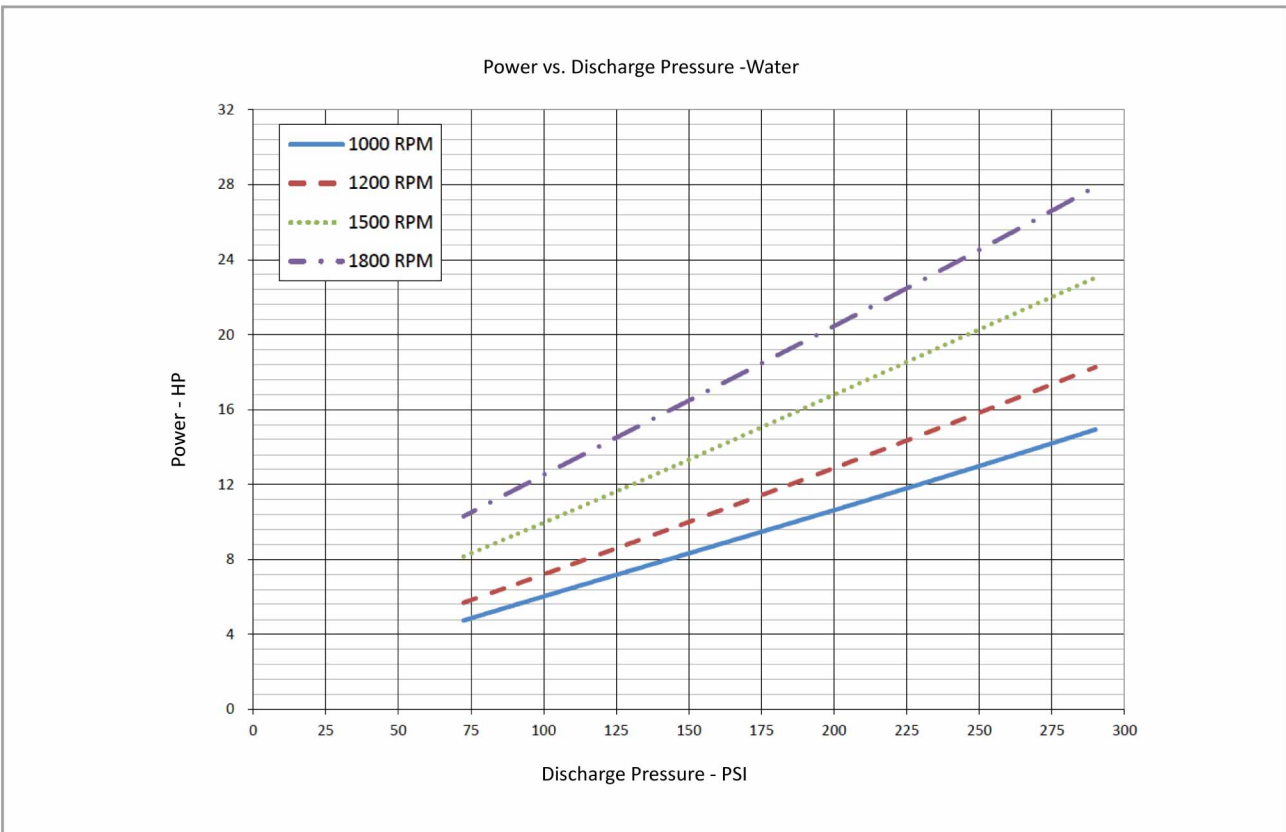

**G7-93**  
**Performance Curve**

• The pump performance for foam concentrate, please contact Surex, or down load from [www.surexfoam.com](http://www.surexfoam.com).