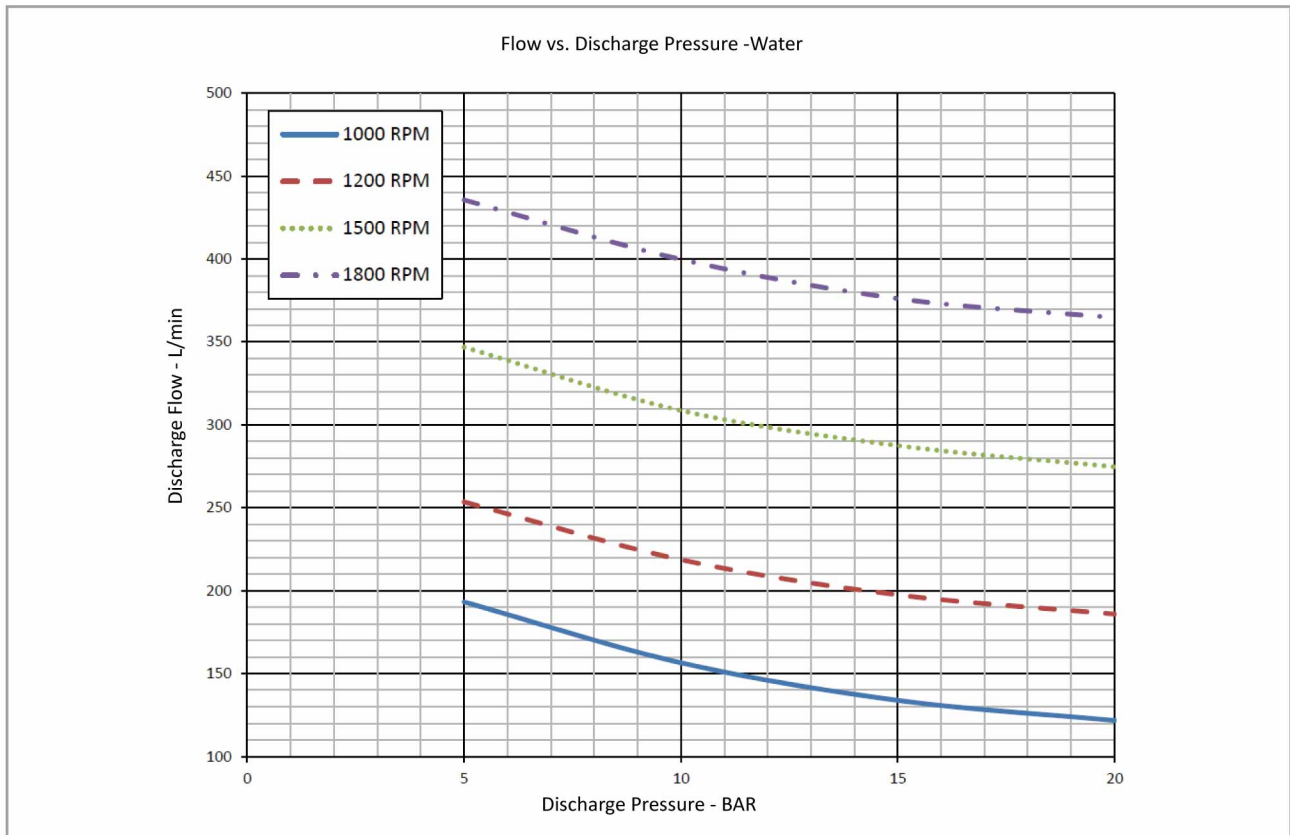

G7-93
Performance Curve

• The pump performance for foam concentrate, please contact Surex, or down load from www.surexfoam.com.