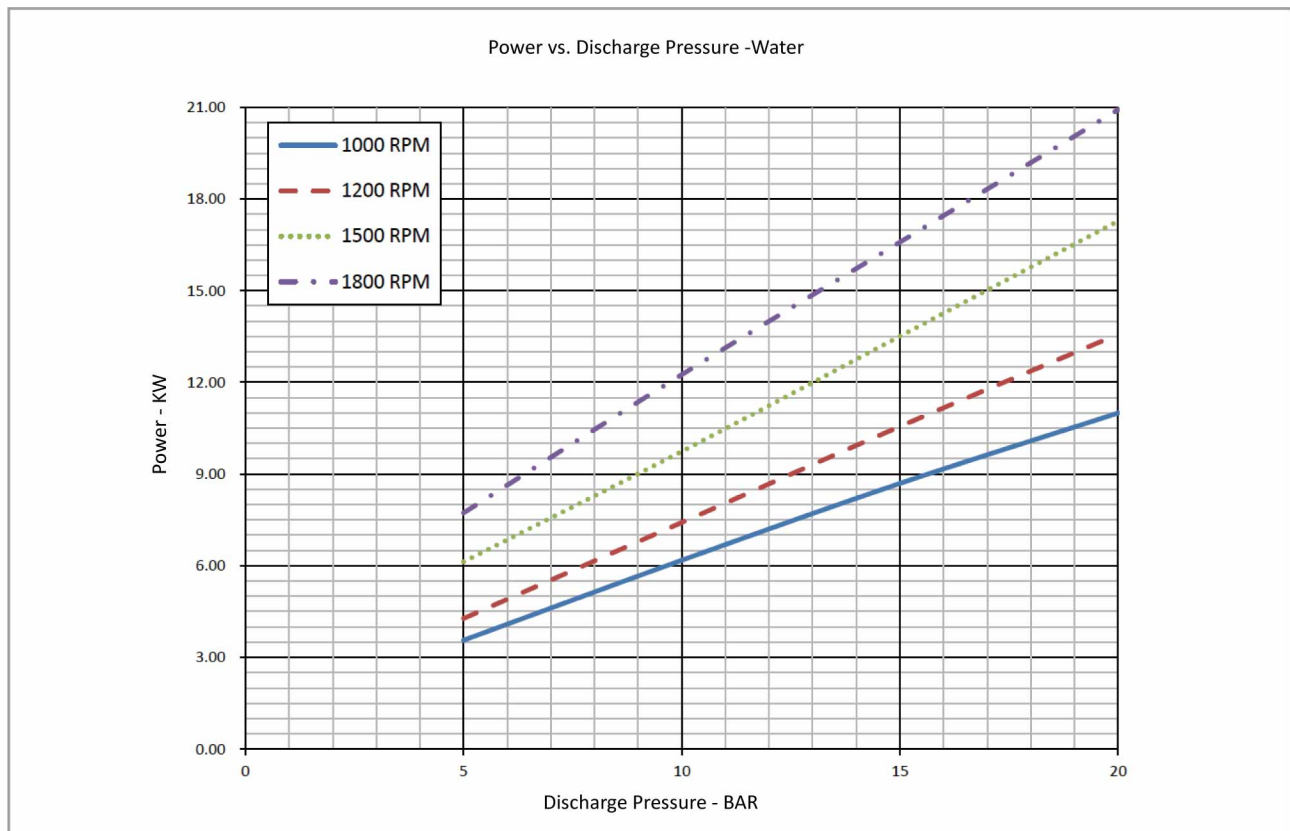

G7-93
Performance Curve

• The pump performance for foam concentrate, please contact Surex, or down load from www.surexfoam.com.