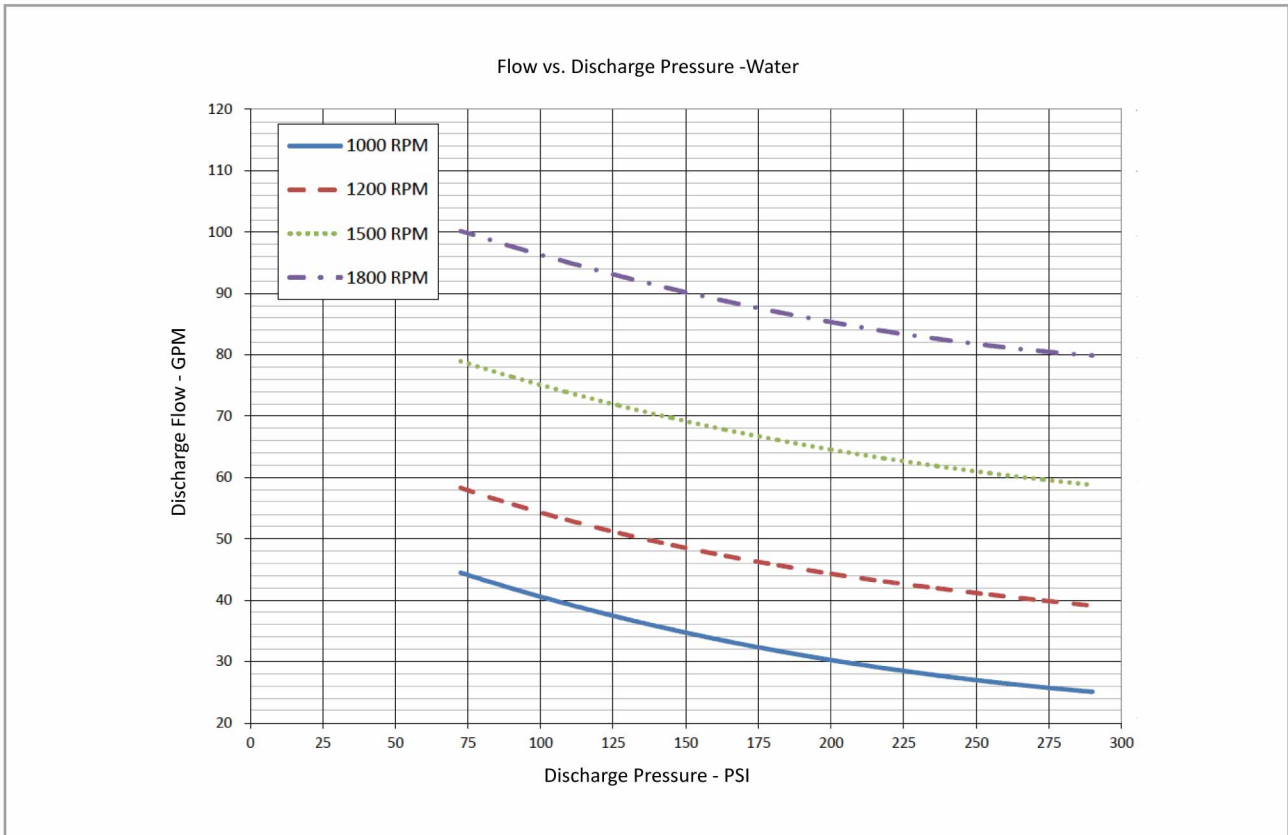

**G7-80**  
**Performance Curve**

• The pump performance for foam concentrate, please contact Surex, or down load from [www.surexfoam.com](http://www.surexfoam.com).