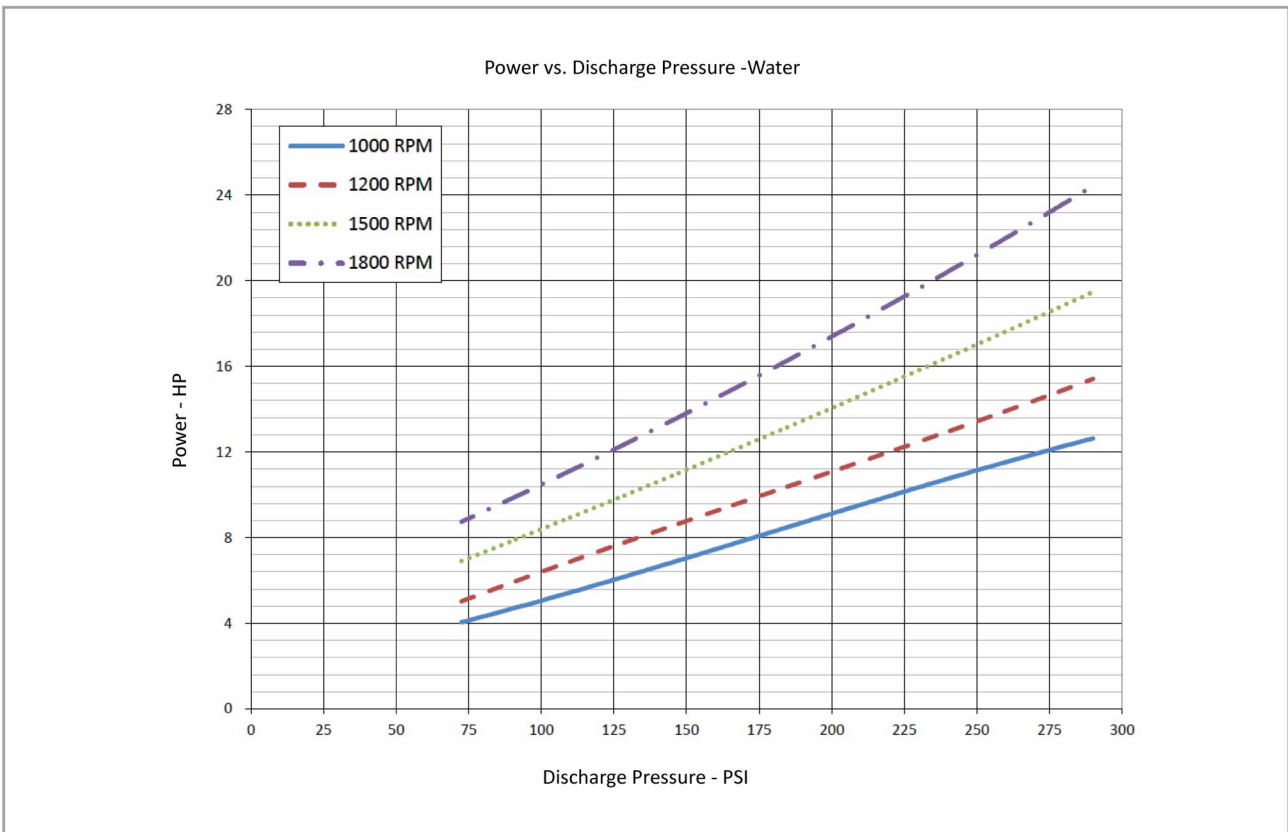

**G7-80**  
**Performance Curve**

• The pump performance for foam concentrate, please contact Surex, or down load from [www.surexfoam.com](http://www.surexfoam.com).