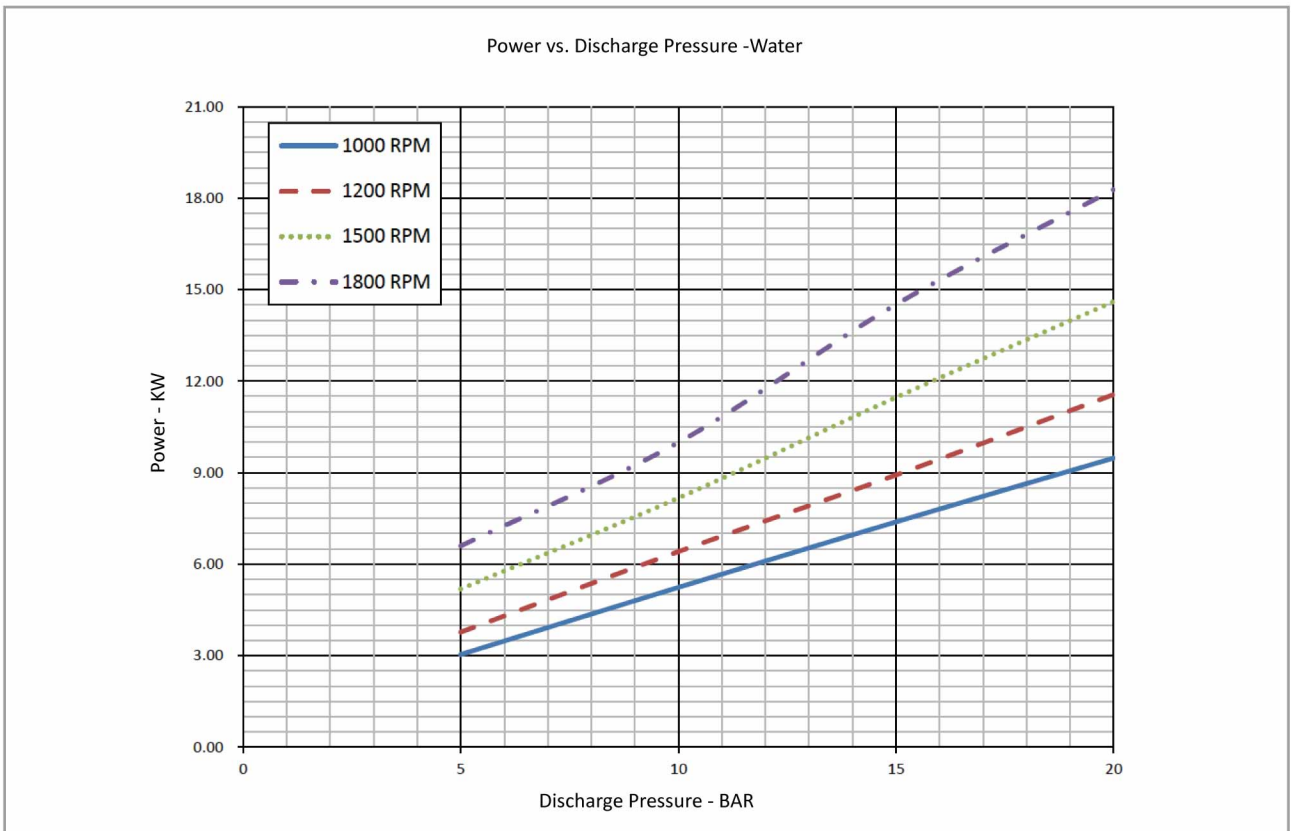

**G7-80**  
**Performance Curve**

• The pump performance for foam concentrate, please contact Surex, or down load from [www.surexfoam.com](http://www.surexfoam.com).