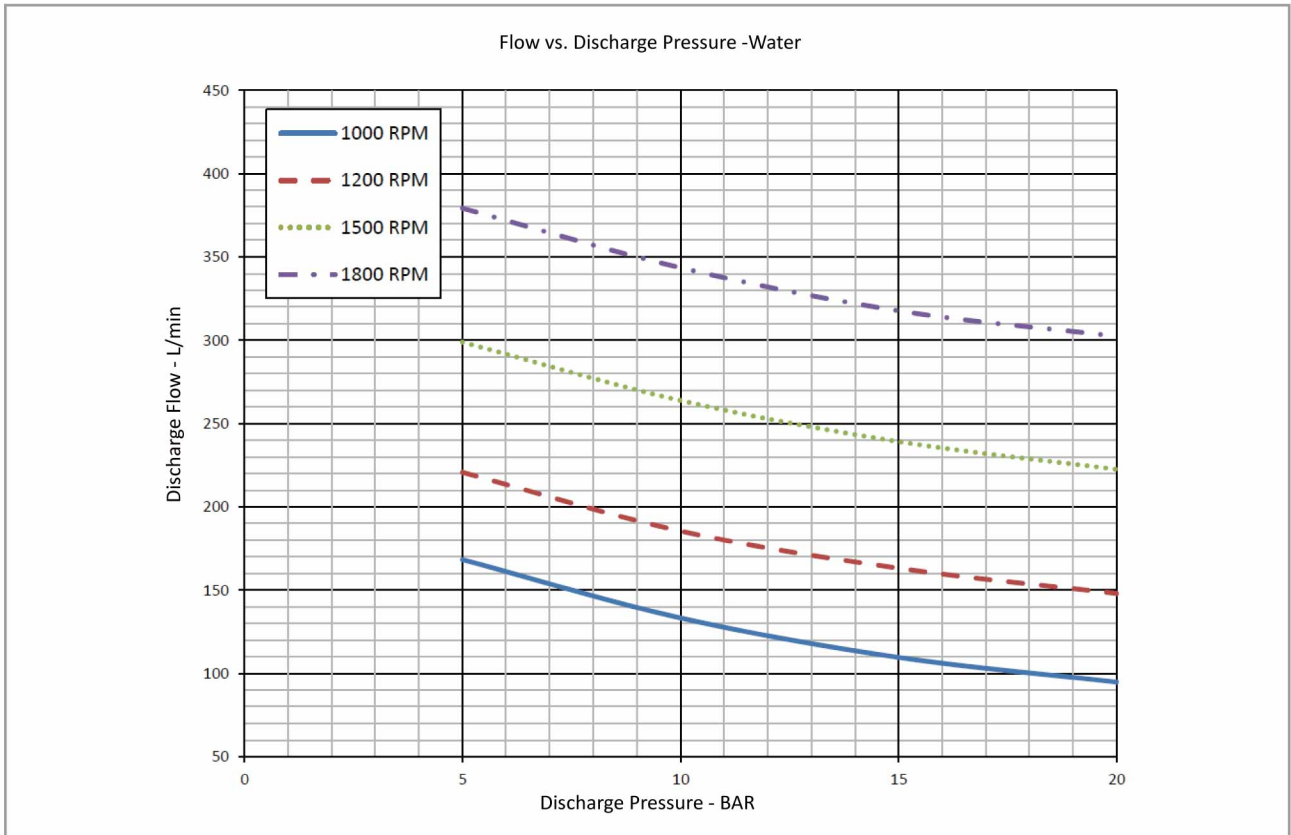

**G7-80**  
**Performance Curve**

• The pump performance for foam concentrate, please contact Surex, or down load from [www.surexfoam.com](http://www.surexfoam.com).