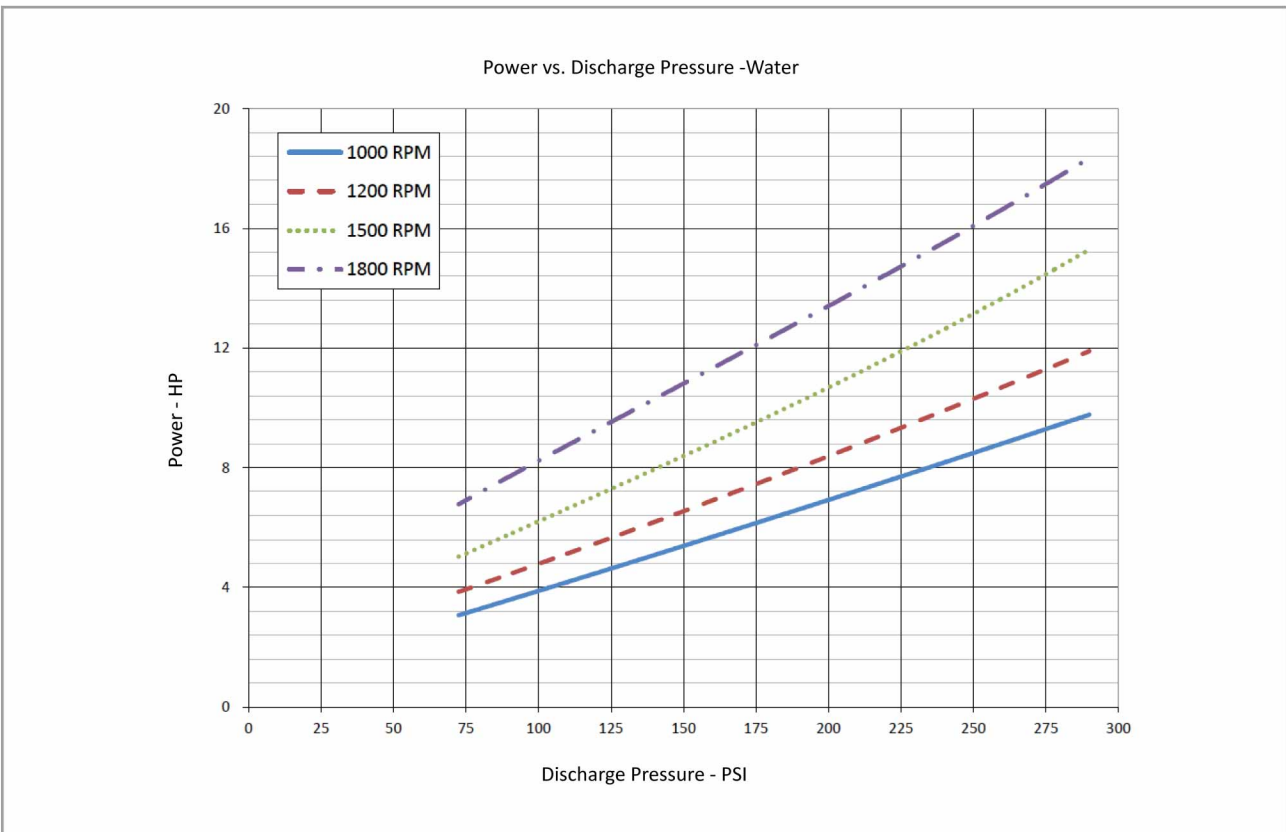

G6-68
Performance Curve

• The pump performance for foam concentrate, please contact Surex, or down load from www.surexfoam.com.