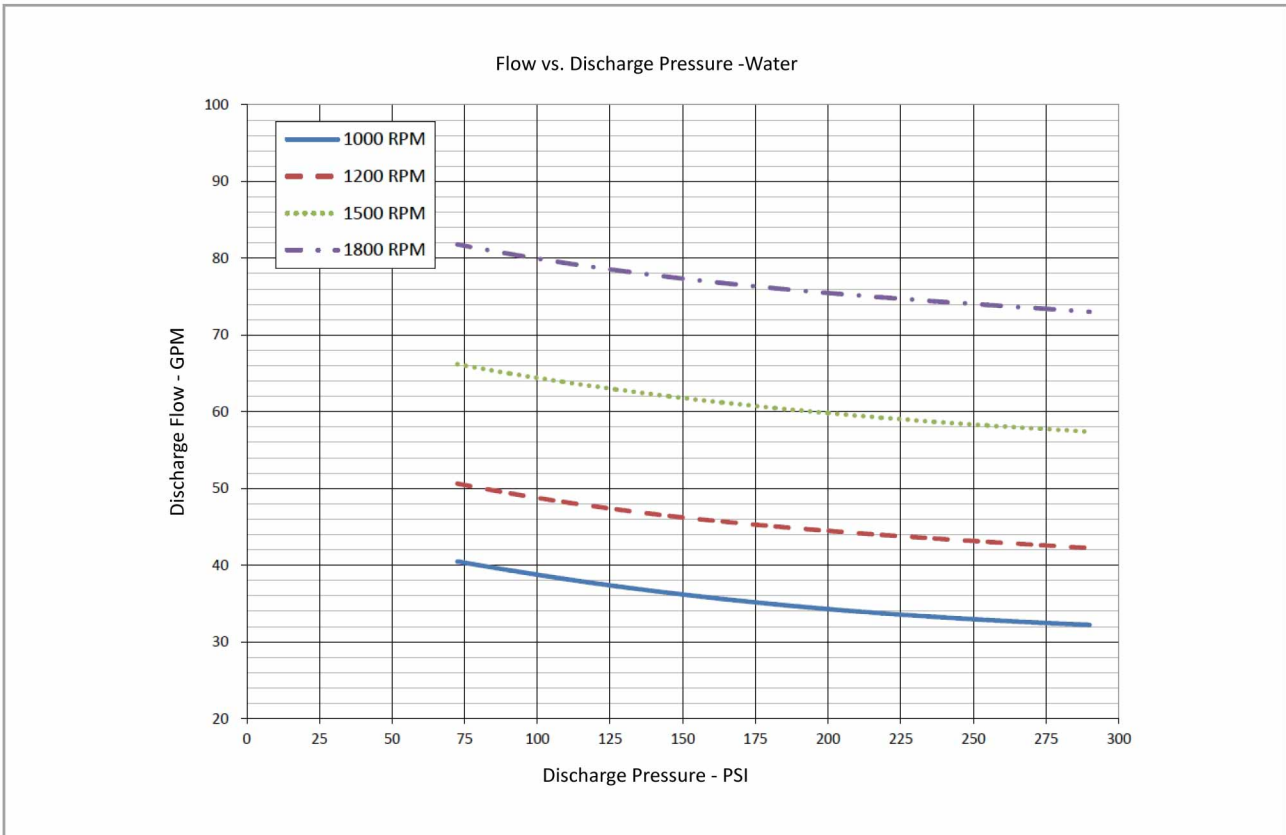

G6-68
Performance Curve

• The pump performance for foam concentrate, please contact Surex, or down load from www.surexfoam.com.