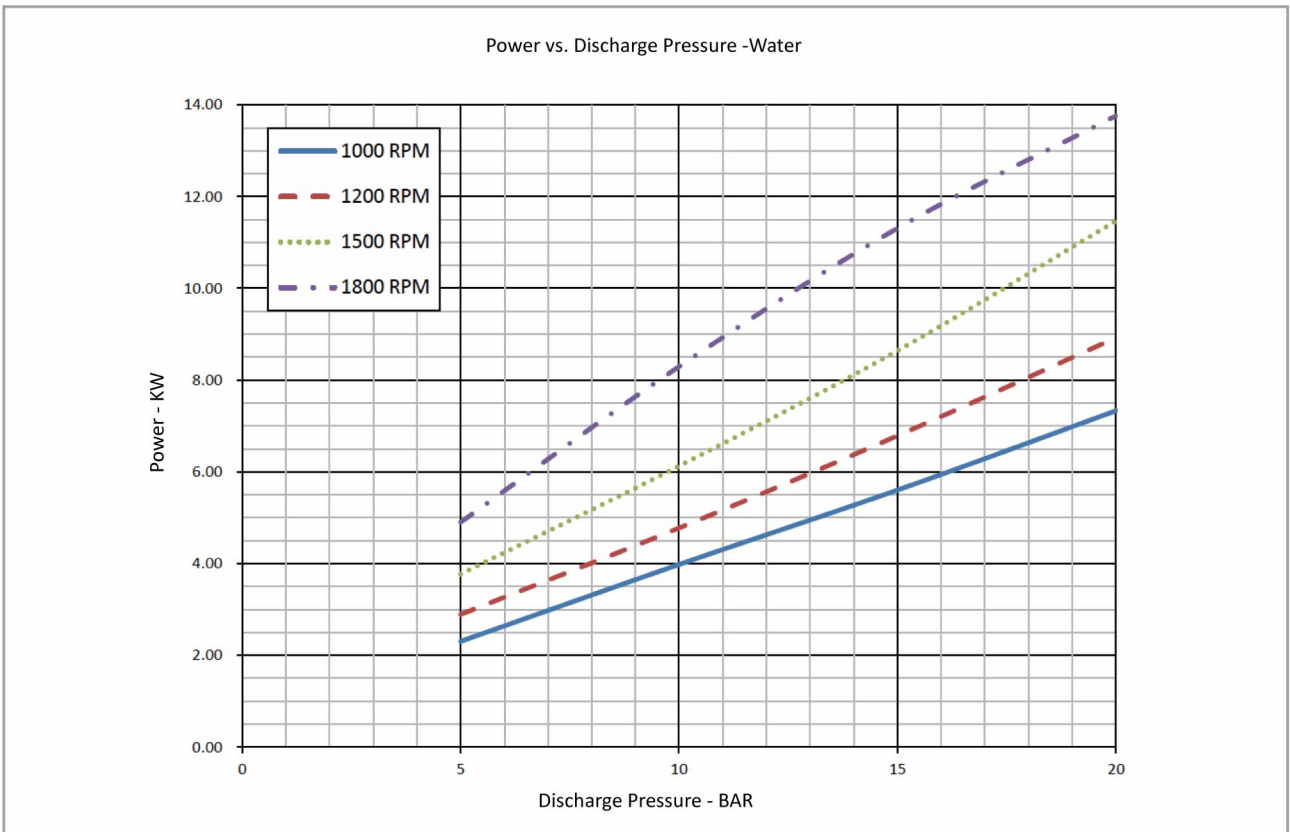

**G6-68**  
**Performance Curve**

• The pump performance for foam concentrate, please contact Surex, or down load from [www.surexfoam.com](http://www.surexfoam.com).