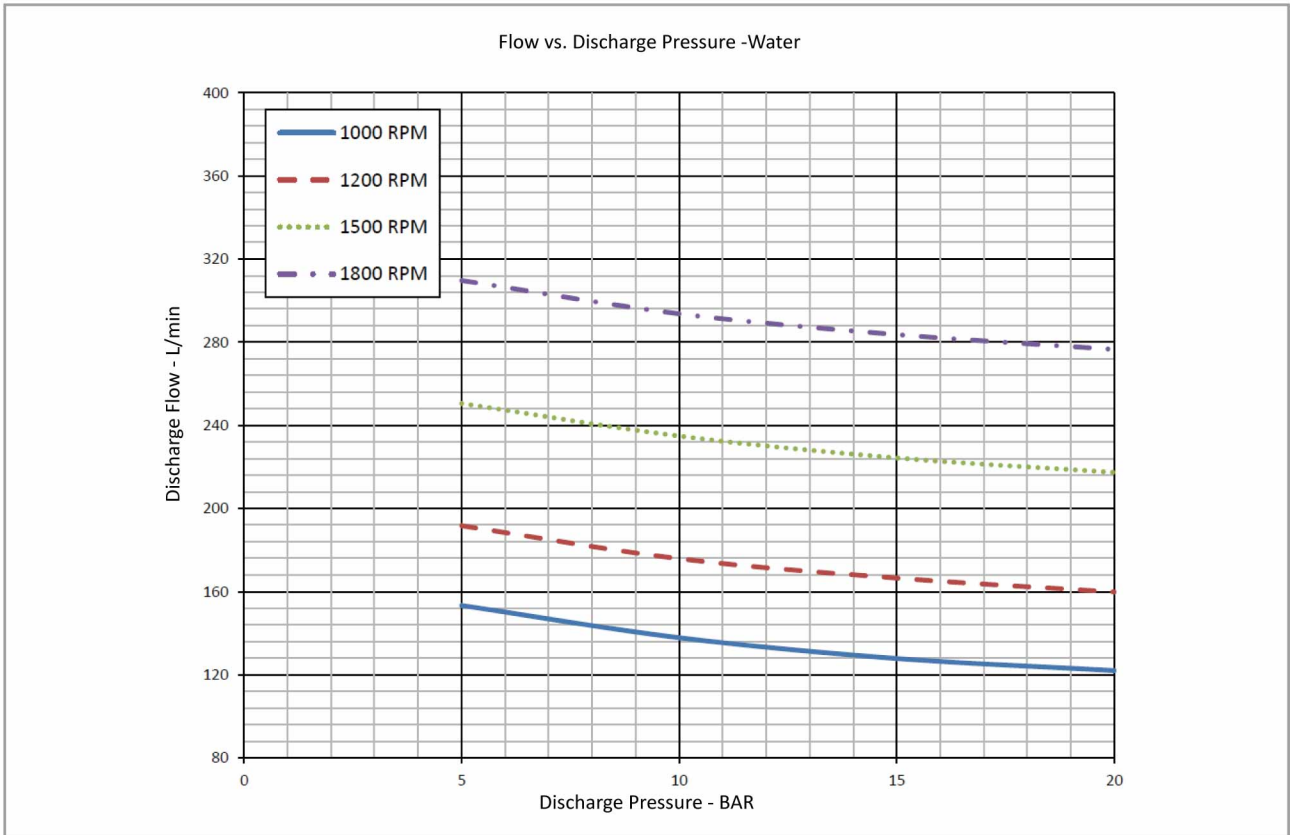

**G6-68**  
**Performance Curve**

• The pump performance for foam concentrate, please contact Surex, or down load from [www.surexfoam.com](http://www.surexfoam.com).