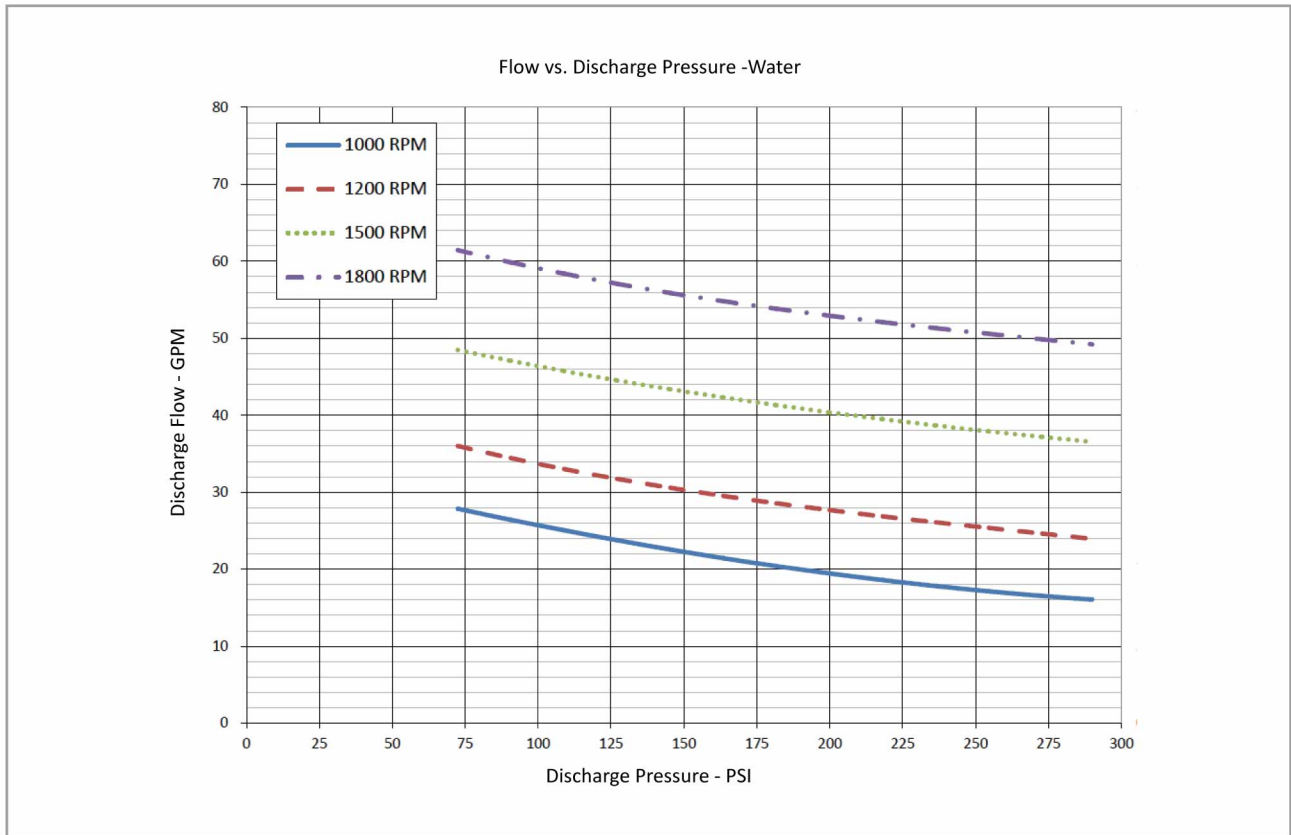

G6-55
Performance Curve

• The pump performance for foam concentrate, please contact Surex, or down load from www.surexfoam.com.