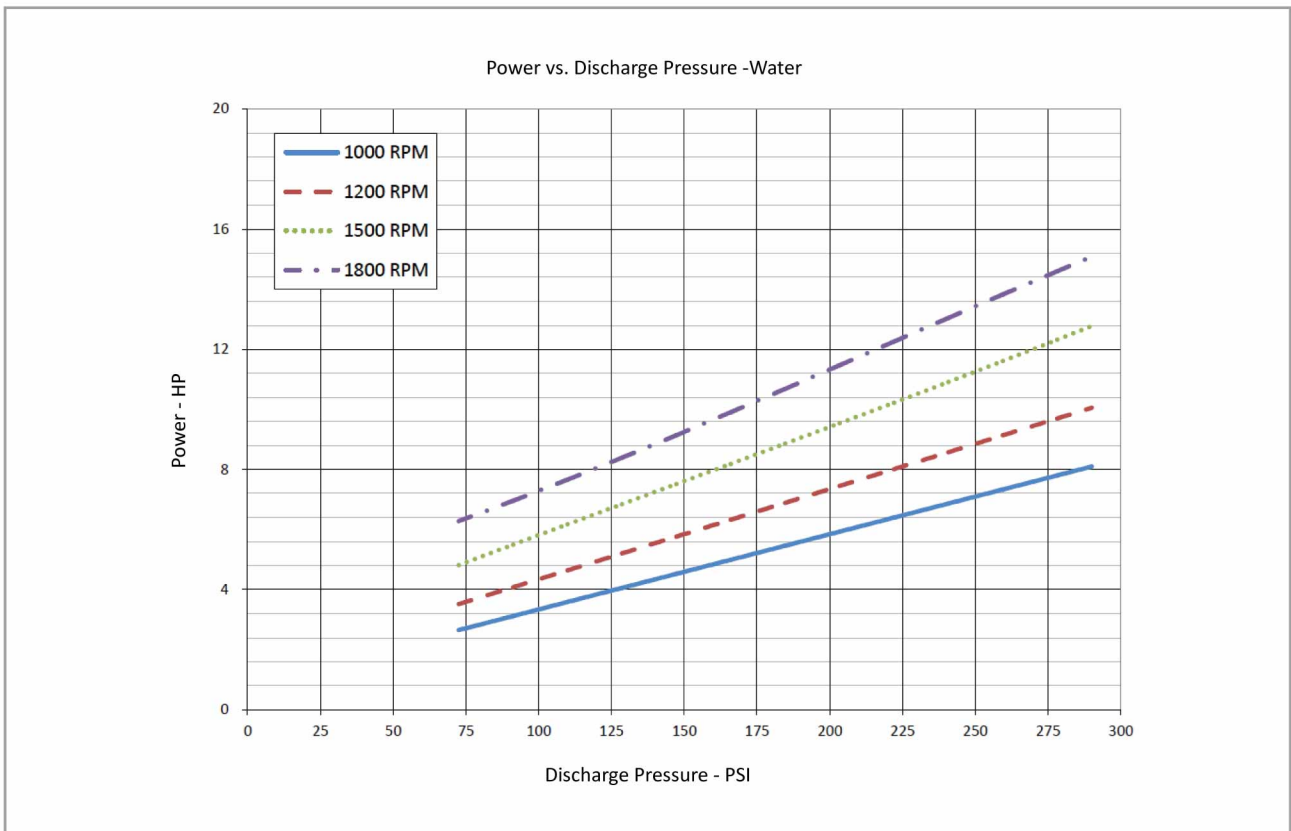

G6-55
Performance Curve

• The pump performance for foam concentrate, please contact Surex, or down load from www.surexfoam.com.