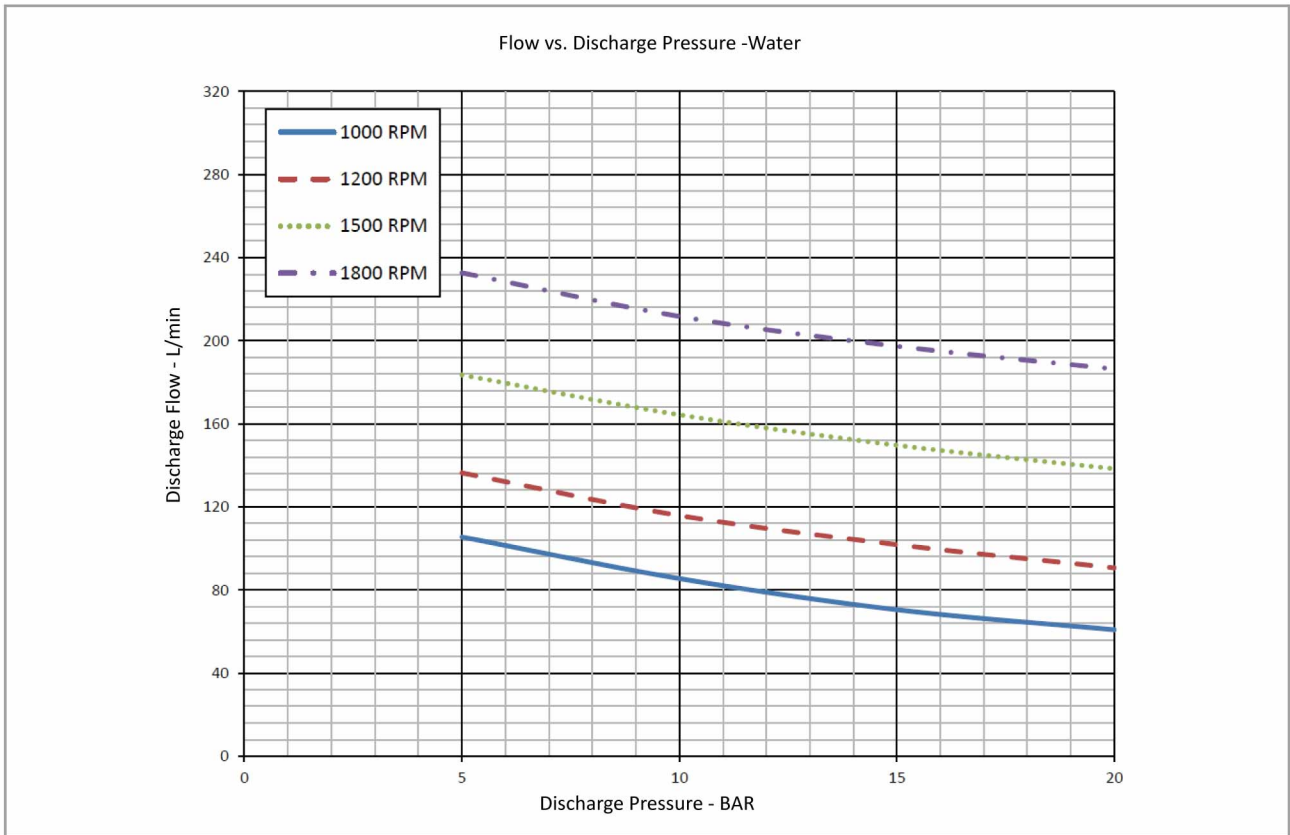

G6-55 Performance Curve

• The pump performance for foam concentrate, please contact Surex, or down load from www.surexfoam.com.