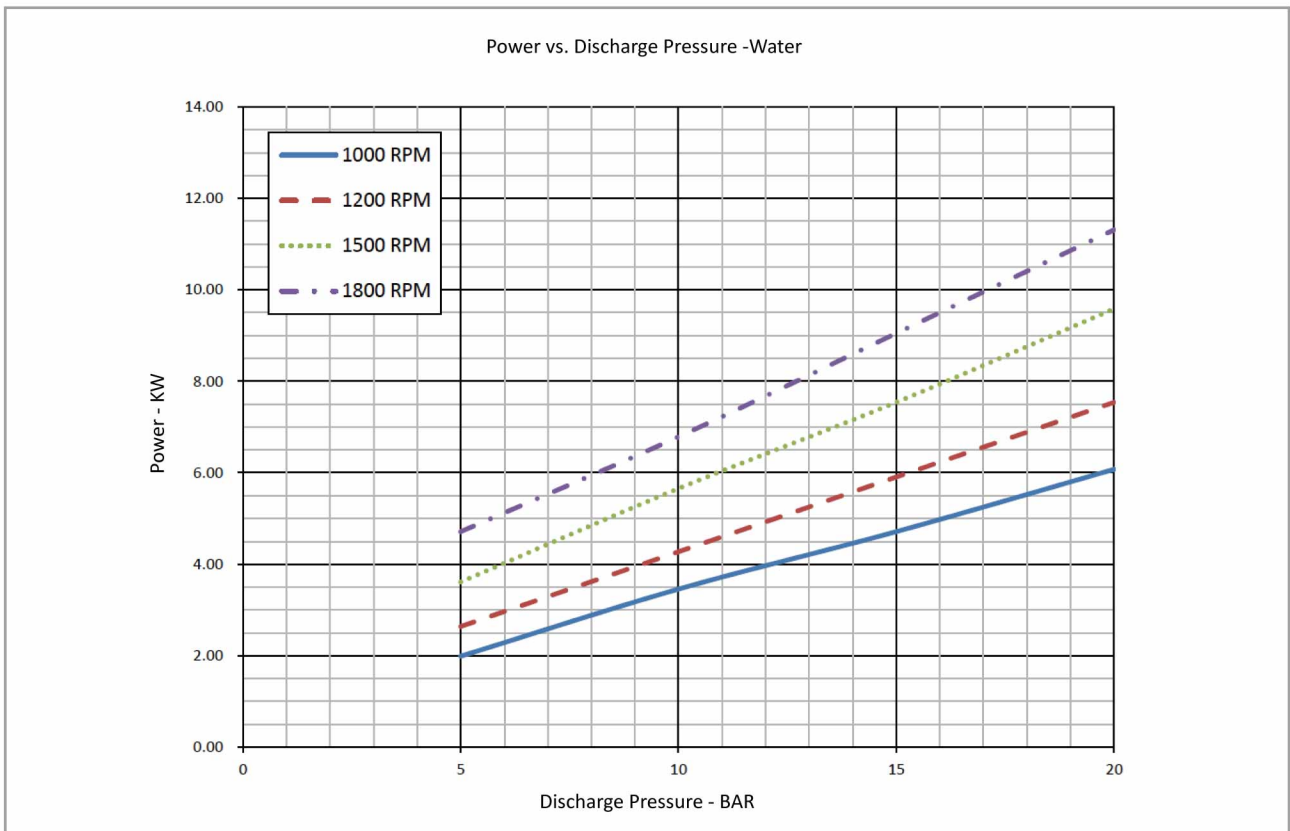

G6-55 Performance Curve

• The pump performance for foam concentrate, please contact Surex, or down load from www.surexfoam.com.