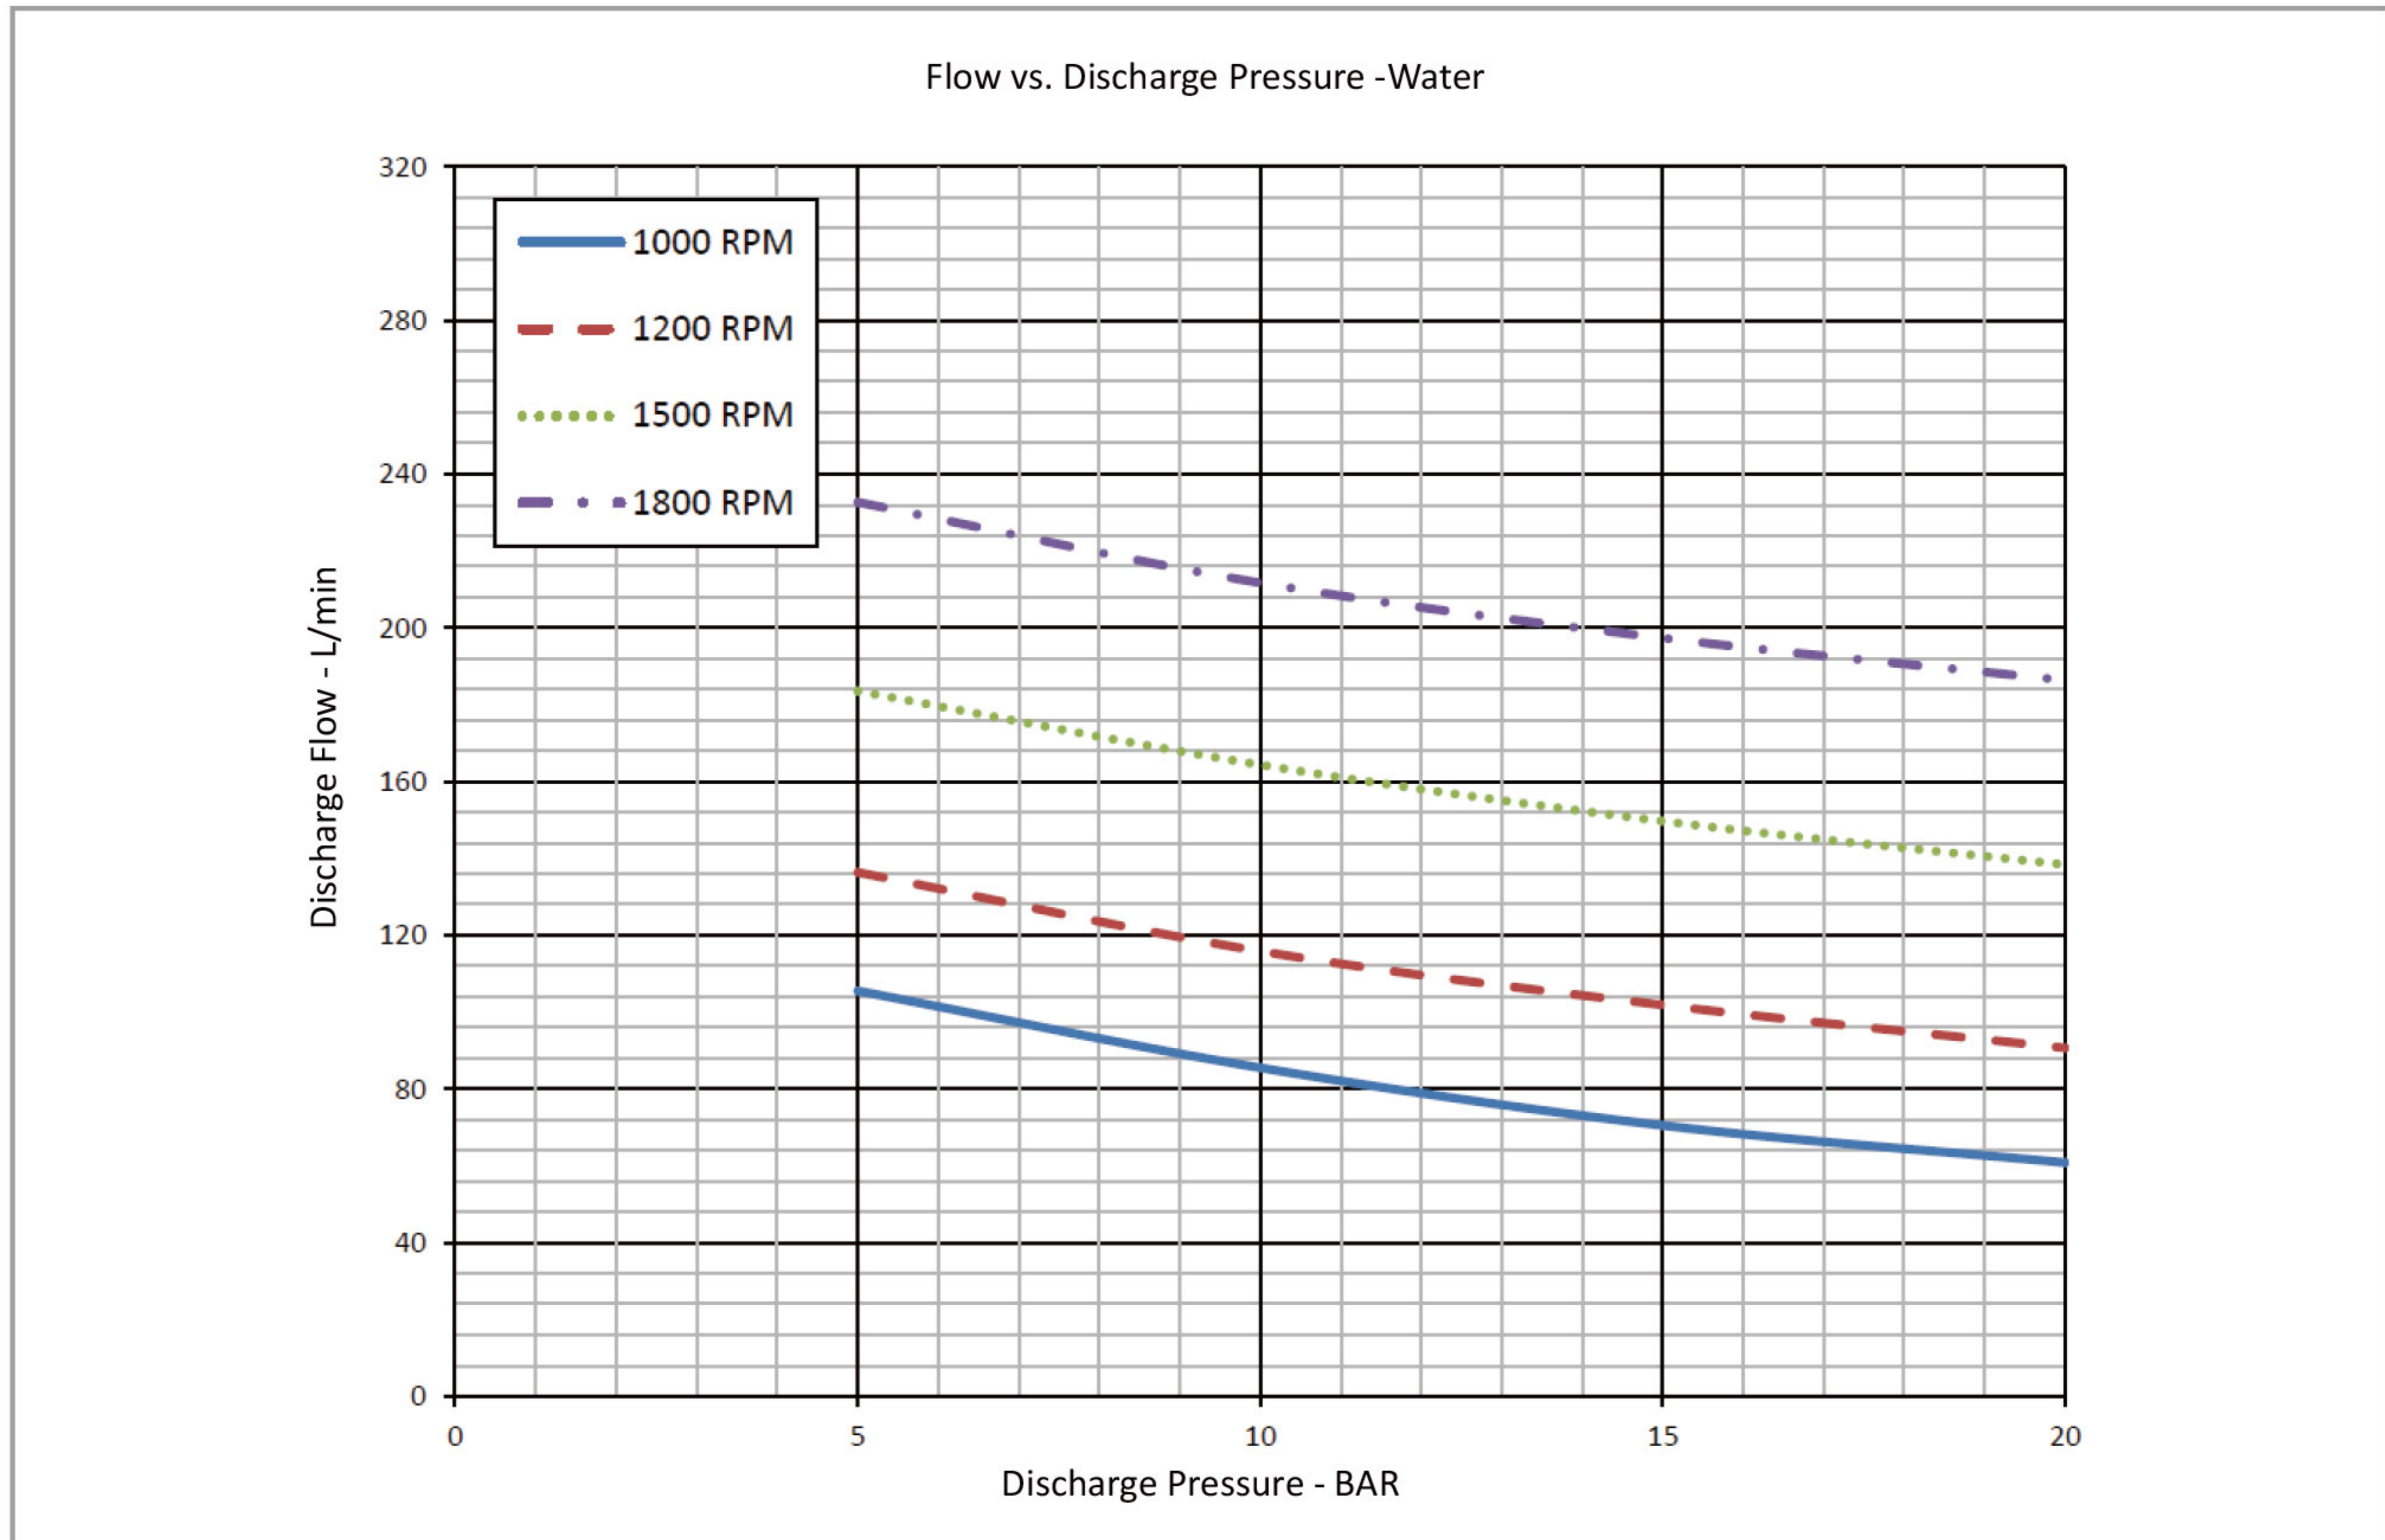

Model G6-55 Rotary Gear Pump

• The pump performance for foam concentrate, please contact Surex, or down load from www.surexfoam.com.