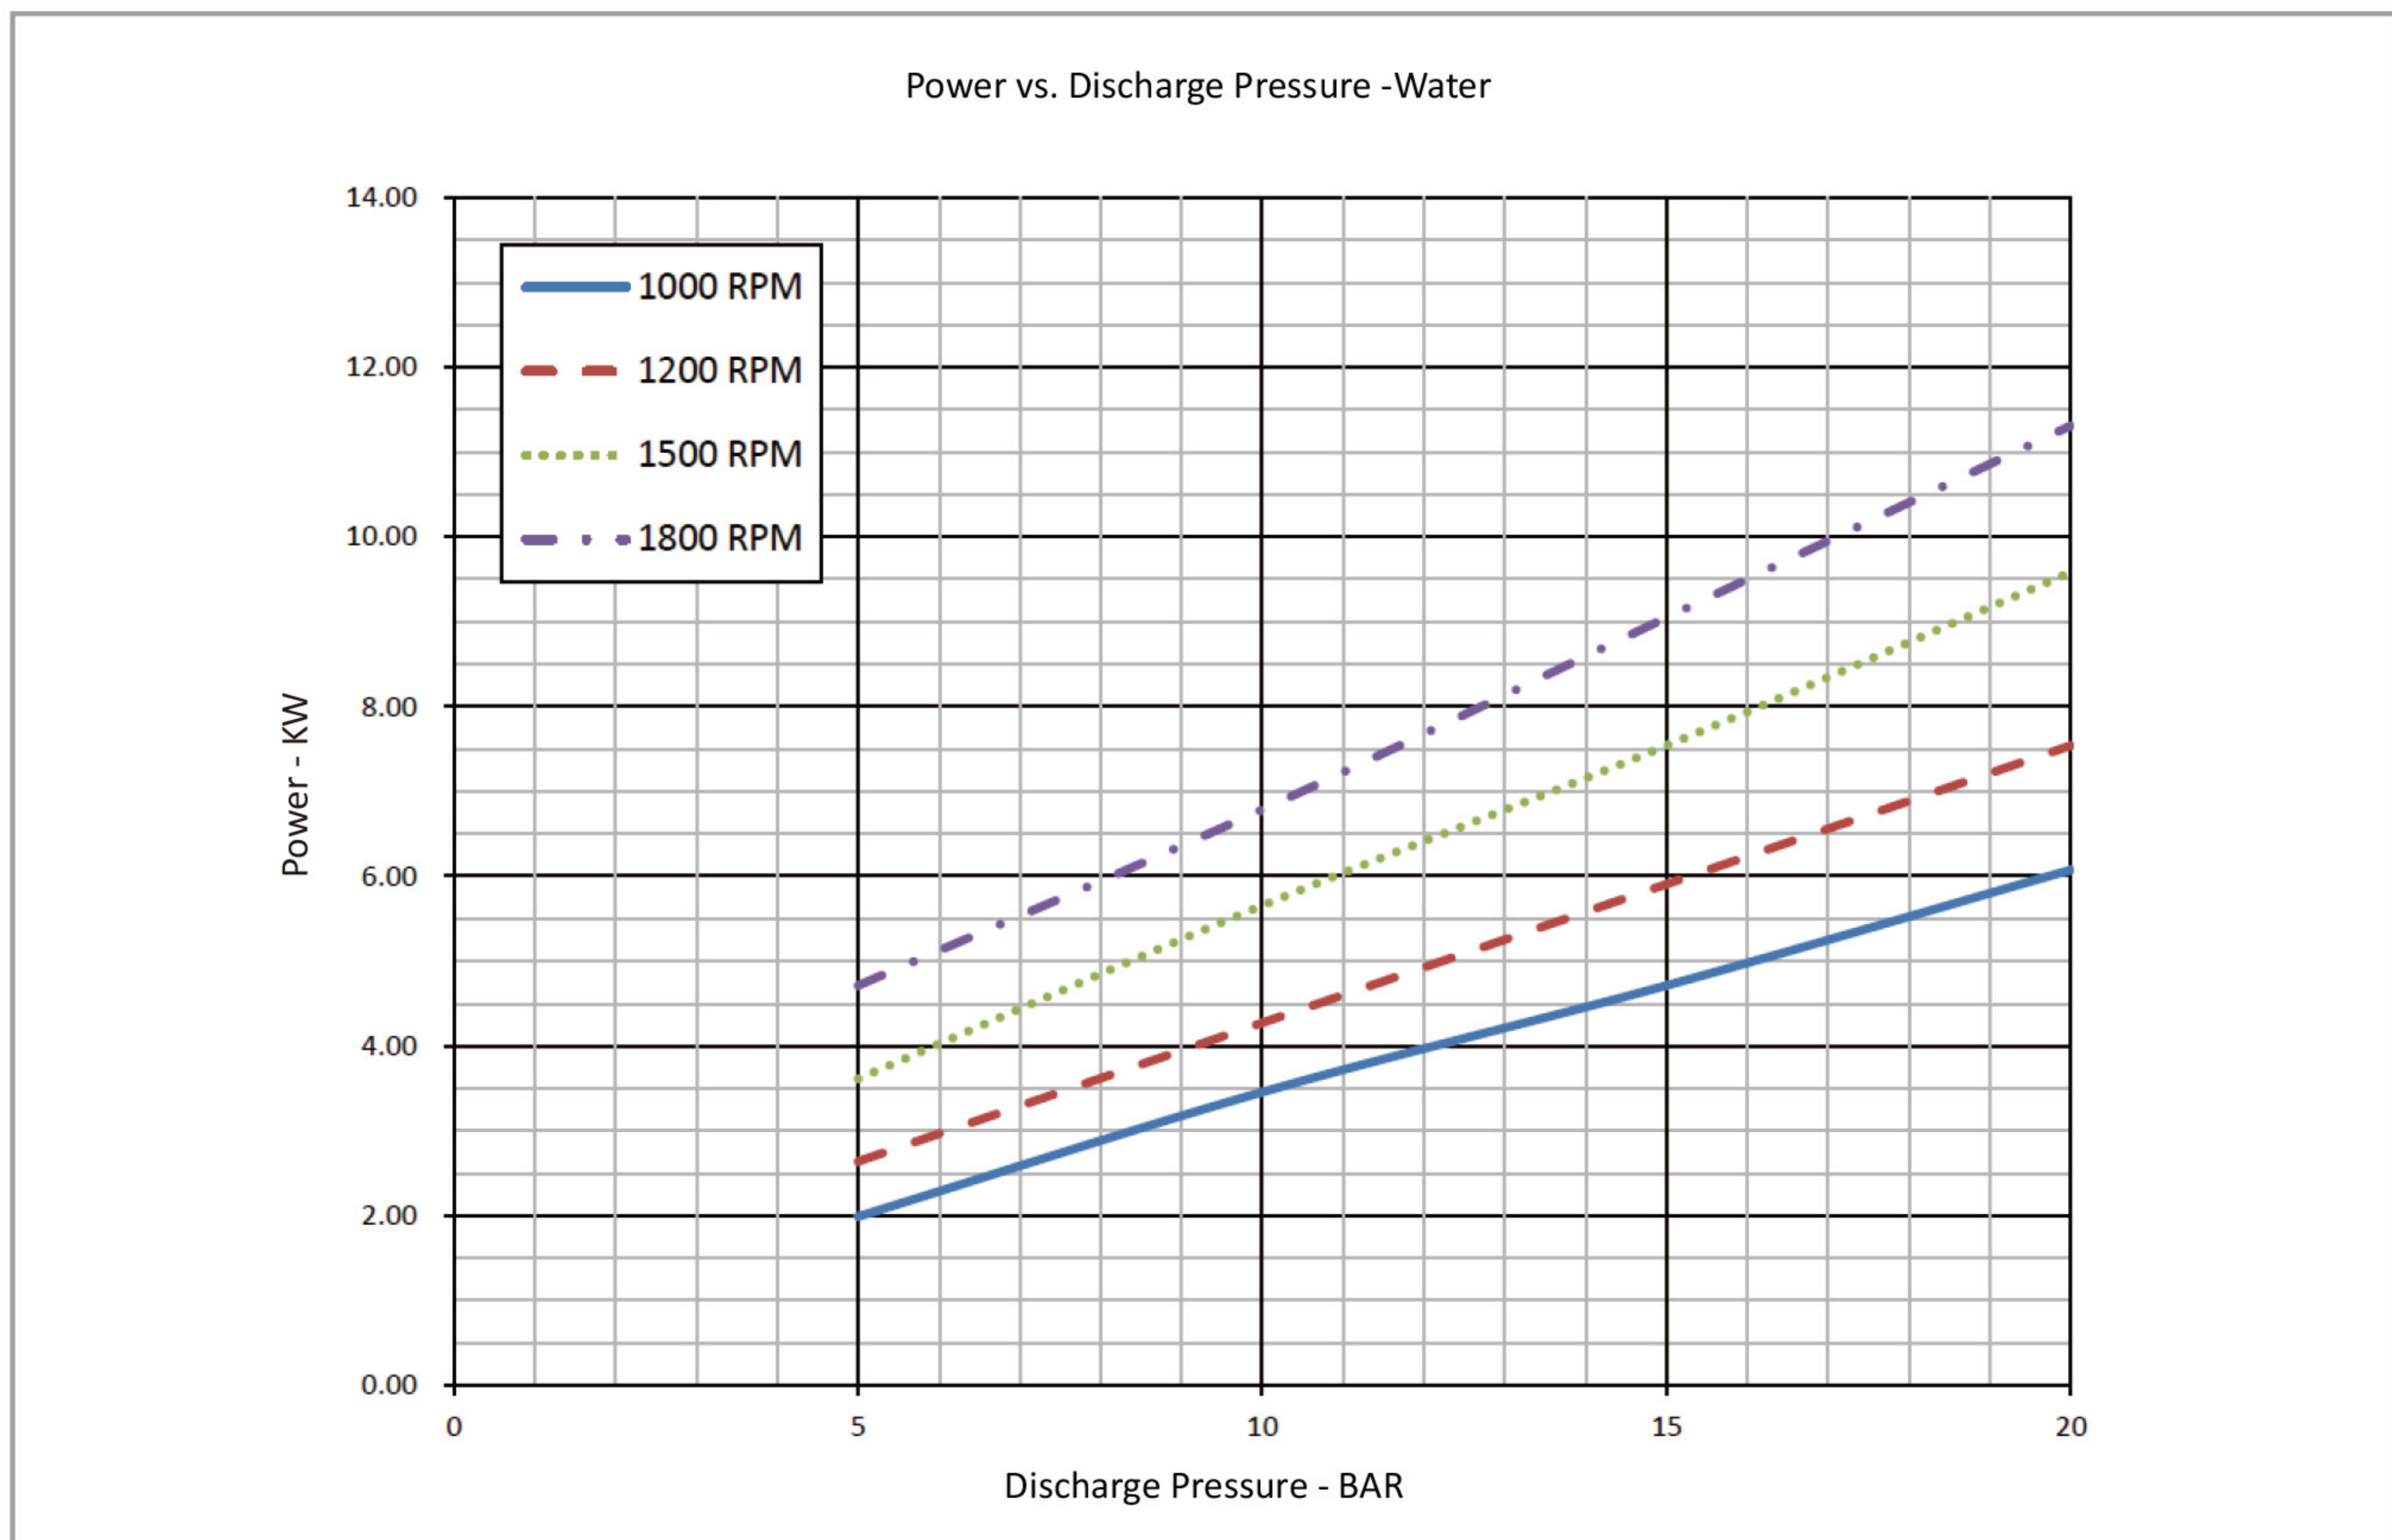

Model G6-55 Rotary Gear Pump

• The pump performance for foam concentrate, please contact Surex, or down load from www.surexfoam.com.